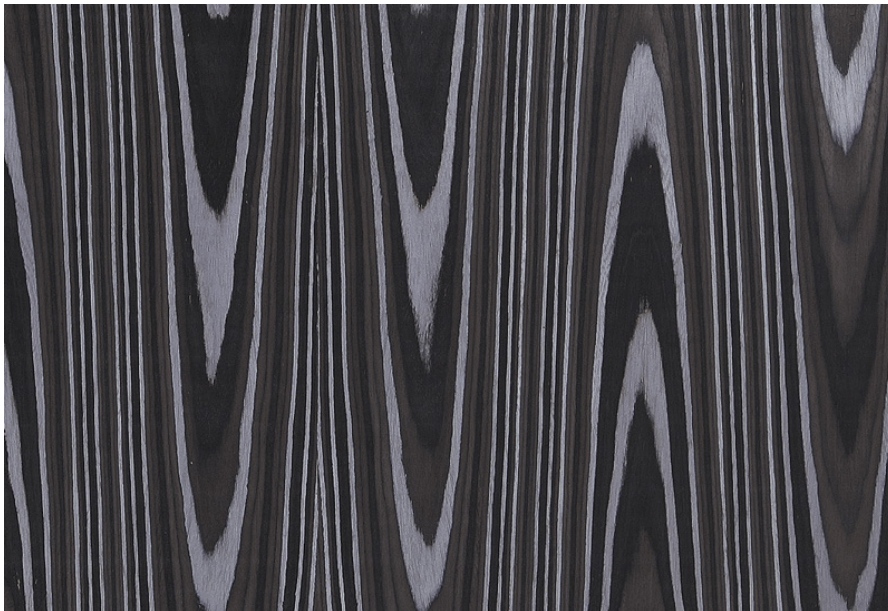

PRODUCT SPECIFICATIONS

PRODUCT SPECIFICATION

NOIR MISTIQUE

Collection : Engineered

Country of Origin : Italy

Category : EV

Sizes Available : x / x / 10'x 4'

Sub-category : EV

Type Available : Ply / Flexi / Kraft / MDF

Product Name : Noir Mistique

Grain Pattern Available : Vertical Grain

Species : N/A

Veneer Thickness : 0.25 mm

Color Tone : Grey/Black

Texture : Close Pore

Veneer Cut : Quarter