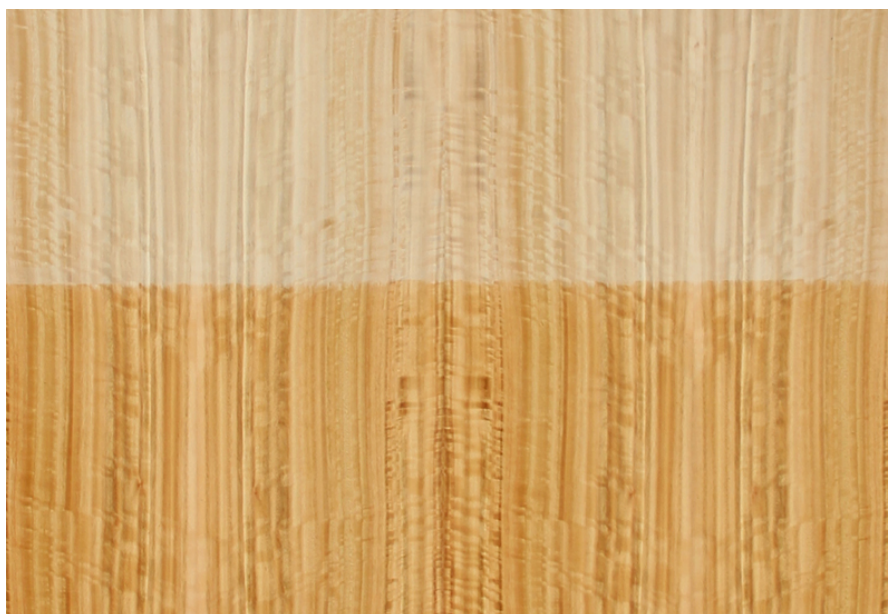

PRODUCT SPECIFICATIONS

PRODUCT SPECIFICATION

FIGURED EUCALYPTUS

Collection : Natural

Country of Origin : Africa

Category : Naturals

Sizes Available : x / x

Sub-category : Figured

Type Available : Ply / Flexi / Kraft / MDF

Product Name : Figured Eucalyptus

Grain Pattern Available : Vertical Grain /
Horizontal Grain

Species : Eucalyptus

Veneer Thickness : Up to 0.5mm

Color Tone : Brown Red

Texture : Close Pore

Veneer Cut : Quarter

Polished/Unpolished : Unpolished

Botanical Name : Eucalyptus Globulus

Nov 2016 / 30Product Specifications
mikasaveneers.com