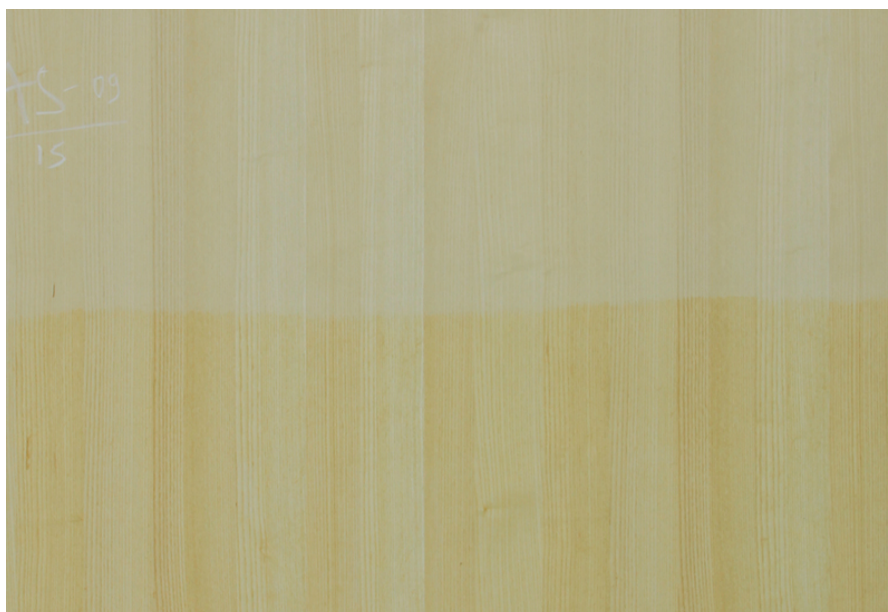

PRODUCT SPECIFICATIONS

PRODUCT SPECIFICATION

AMERICAN WHITE ASH

Collection : Natural

Country of Origin : America

Category : Naturals

Sizes Available : x / 4' x 8' / 10'x 4'

Sub-category : Ash

Type Available : Ply / Flexi / Kraft / MDF

Product Name : American White Ash

Grain Pattern Available : Vertical Grain /
Horizontal Grain

Species : Ash

Veneer Thickness : Up to 0.5mm

Color Tone : Ivory

Texture : Close Pore

Veneer Cut : Quarter & Crown

Polished/Unpolished : Unpolished

Botanical Name : Fraxinus Americana

Nov 2016 / 30Product Specifications
mikasaveneers.com