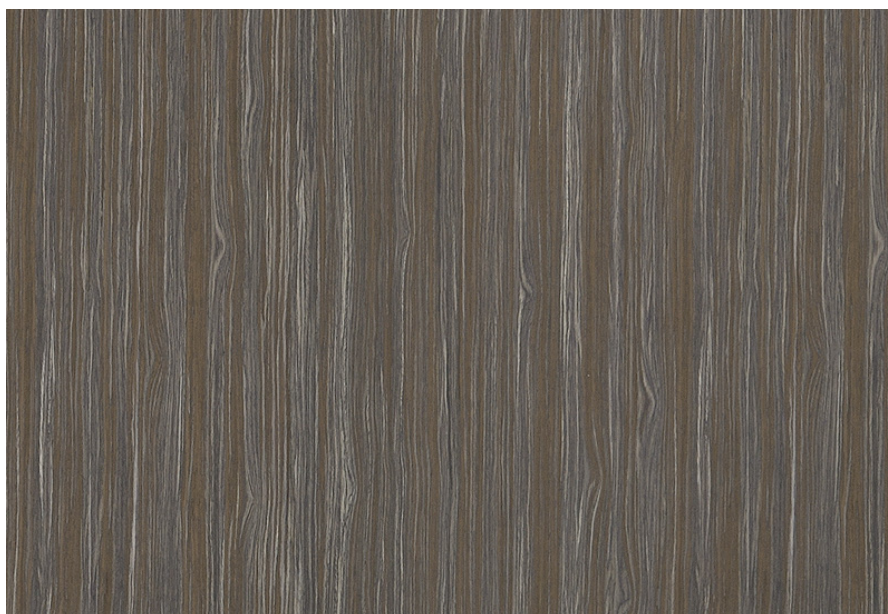

### SMOKY TRAIL

Collection : Engineered

Country of Origin : Italy

Category : EV

Sizes Available : x / x / 10'x 4'

Sub-category : EV

Type Available : Ply / Flexi / Kraft / MDF

Product Name : Smoky Trail

Grain Pattern Available : Vertical Grain

Species : N/A

Veneer Thickness : Up to 0.25 mm

Color Tone : Grey/Black

Texture : Close Pore

Veneer Cut : Quarter

Polished/Unpolished :

Botanical Name : N/A