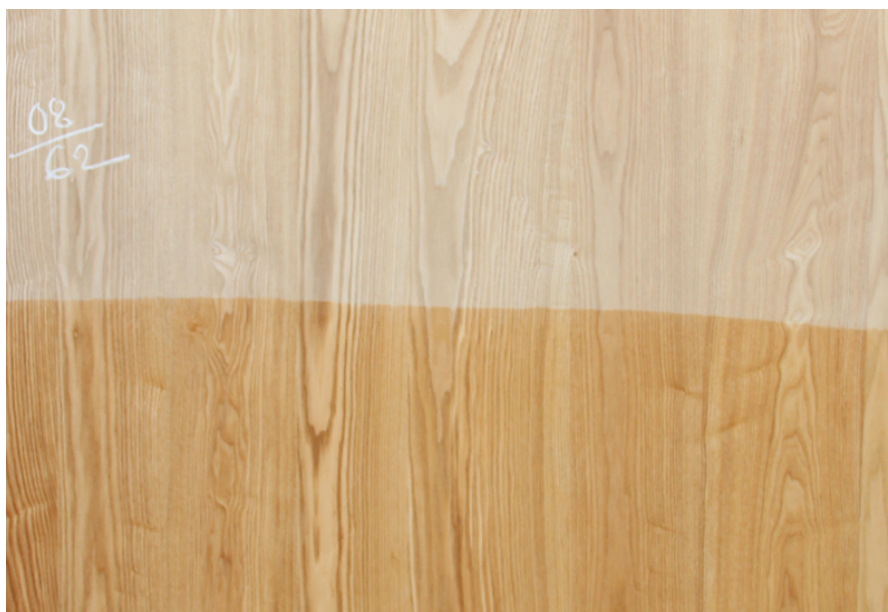

PRODUCT SPECIFICATION

OLIVE ASH

Collection : Natural

Country of Origin : Europe

Category : Naturals

Sizes Available : x / x

Sub-category : Ash

Type Available : Ply / Flexi / Kraft / MDF

Product Name : Olive Ash

Grain Pattern Available : Vertical Grain /
Horizontal Grain