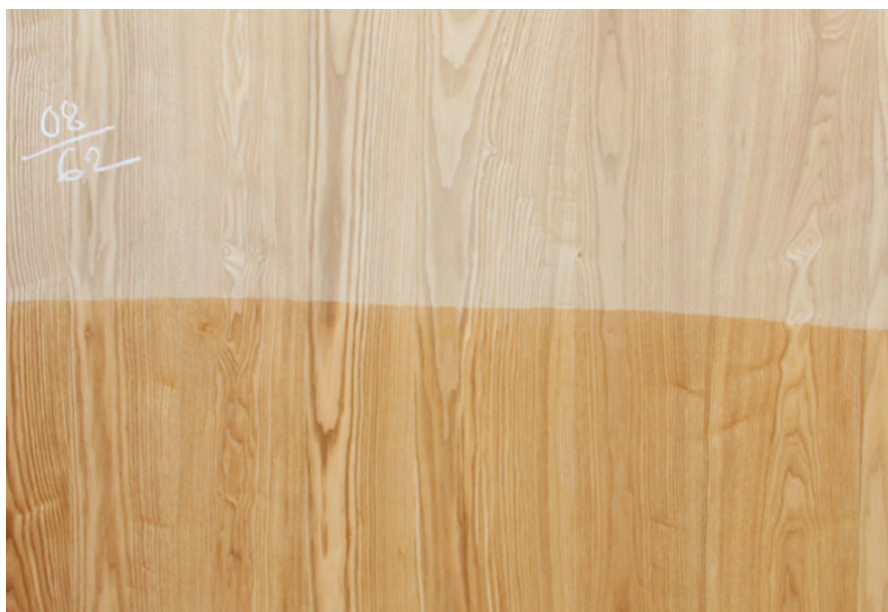

PRODUCT SPECIFICATION

ORIENTAL ASH

Collection : Natural

Country of Origin : China

Category : Naturals

Sizes Available : x / x

Sub-category : Ash

Type Available : Ply / Flexi / Kraft / MDF

Product Name : Oriental Ash

Grain Pattern Available : Vertical Grain /
Horizontal Grain