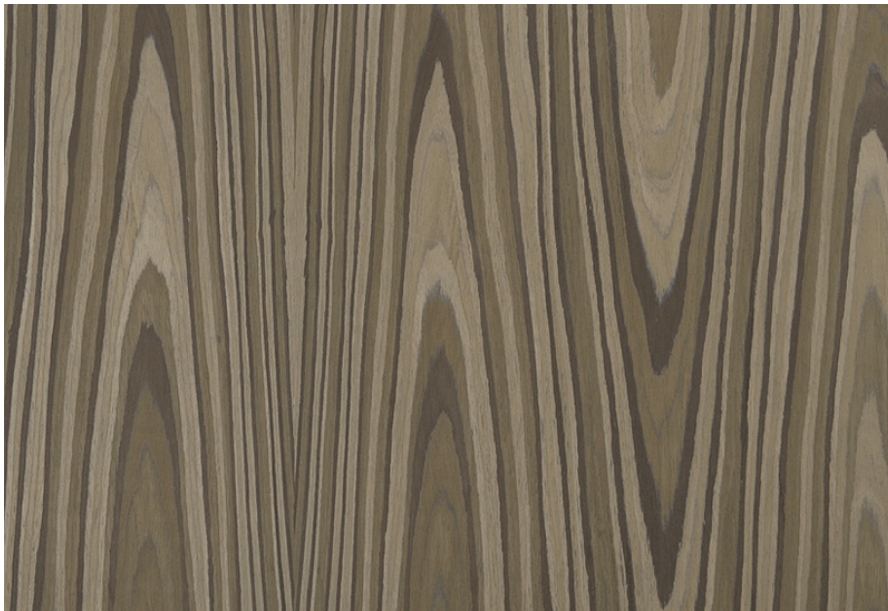

PRODUCT SPECIFICATIONS

PRODUCT SPECIFICATION

COSMIC BROWN

Collection : Engineered

Country of Origin : Italy

Category : EV

Sizes Available : x / x / 10'x 4'

Sub-category : EV

Type Available : Ply / Flexi / Kraft / MDF

Product Name : Cosmic Brown

Grain Pattern Available : Vertical Grain

Species : N/A

Veneer Thickness : Up to 0.25 mm

Color Tone : Dark Brown

Texture : Close Pore

Veneer Cut : Quarter