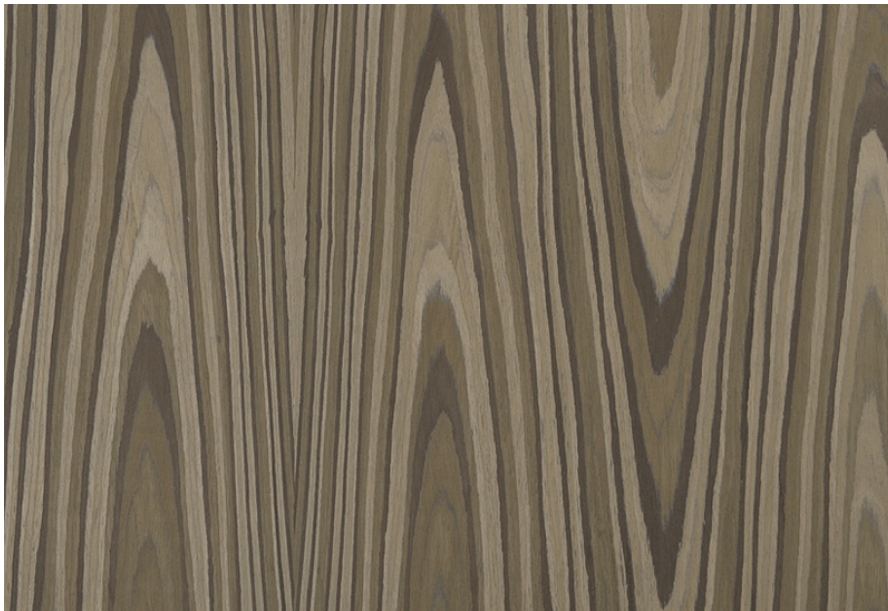

PRODUCT SPECIFICATIONS

PRODUCT SPECIFICATION

COSMIC BROWN

Collection : Engineered

Country of Origin : Italy

Category : EV

Sizes Available : x / x / 10'x 4'

Sub-category : EV

Type Available : Ply / Flexi / Kraft / MDF

Product Name : Cosmic Brown

Grain Pattern Available : Vertical Grain

Species : N/A

Veneer Thickness : 0.25 mm

Color Tone : Dark Brown

Texture : Close Pore

Veneer Cut : Quarter