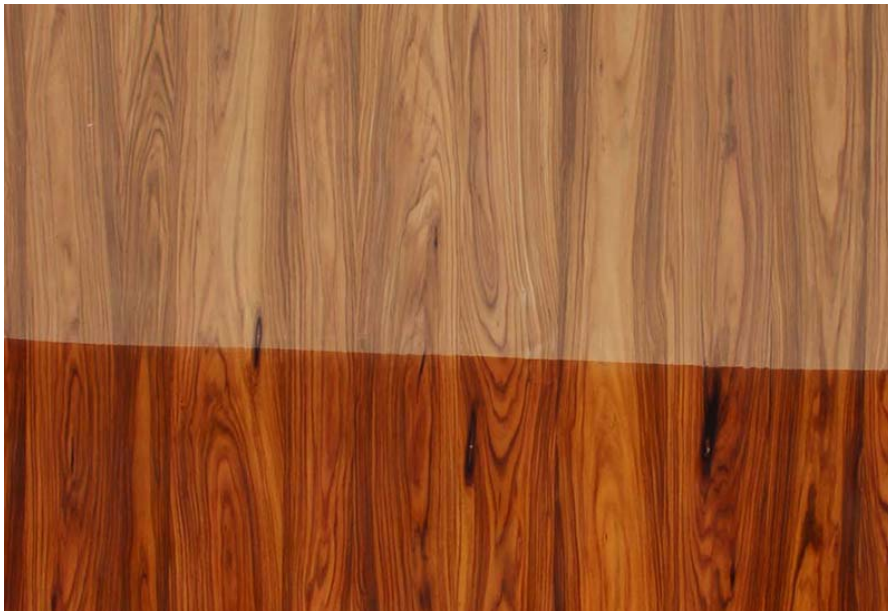

PRODUCT SPECIFICATION

SANTOS

Collection : Natural

Country of Origin : Brazil

Category : Naturals

Sizes Available : x / x

Sub-category : Palisander

Type Available : Ply / Flexi / Kraft / MDF

Product Name : Santos

Grain Pattern Available : Vertical Grain /
Horizontal Grain