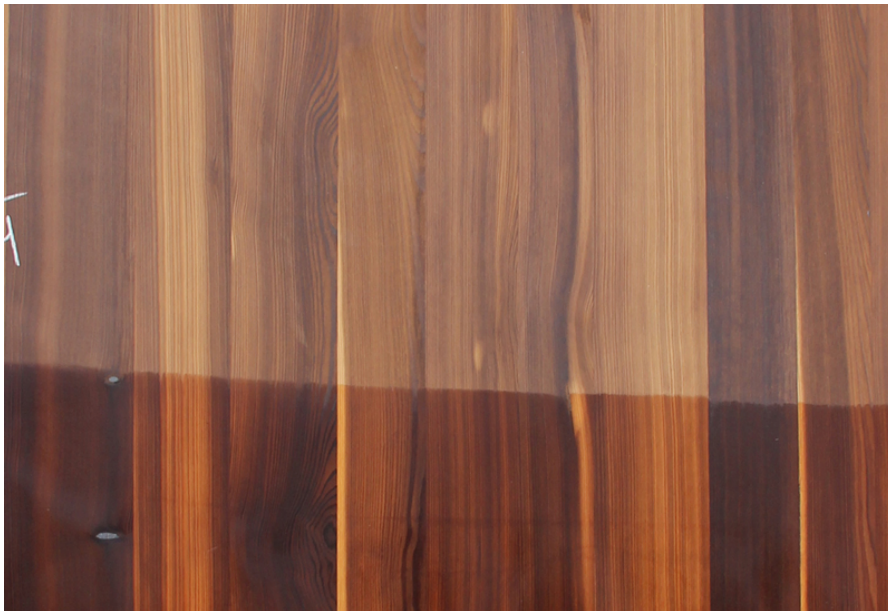

PRODUCT SPECIFICATIONS

PRODUCT SPECIFICATION

HOUDINI LARCH

Collection : Natural

Country of Origin : America

Category : Smoked

Sizes Available : x / x

Sub-category : Houdini

Type Available : Ply / Flexi / Kraft / MDF

Product Name : Houdini Larch

Grain Pattern Available : Vertical Grain /
Horizontal Grain

Species : Lauch

Veneer Thickness : Up to 0.5mm

Color Tone : Dark Brown

Texture : Close Pore

Veneer Cut : Quarter & Crown

Polished/Unpolished : Unpolished

Botanical Name : Larix

Nov 2016 / 30Product Specifications
mikasaveneers.com