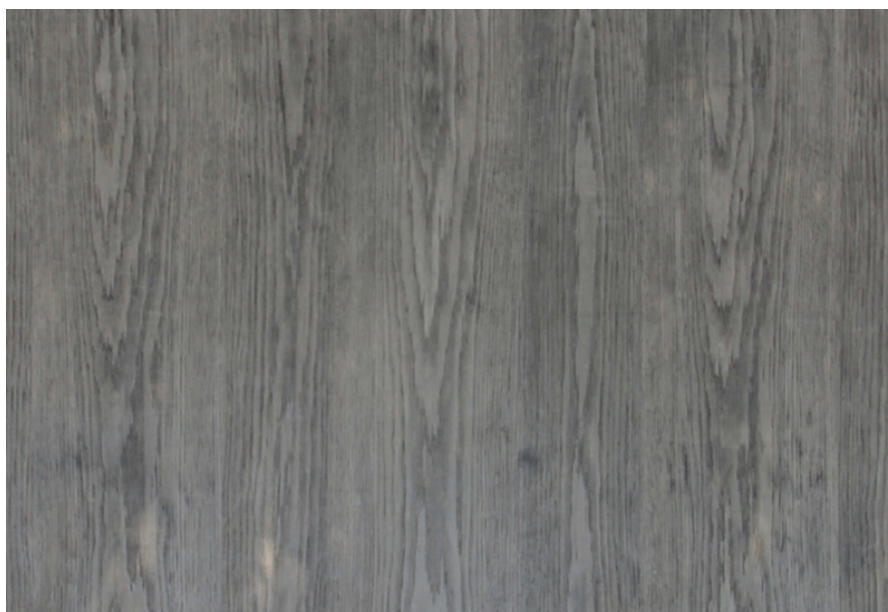

PRODUCT SPECIFICATIONS

PRODUCT SPECIFICATION

SILVER SPLASH ROVERE

Collection : Natural

Country of Origin : Europe

Category : Smoked

Sizes Available : x / x

Sub-category : Silver Splash

Type Available : Ply / Flexi / Kraft / MDF

Product Name : Silver Splash Rovere

Grain Pattern Available : Vertical Grain /
Horizontal Grain

Species : Oak

Veneer Thickness : Up to 0.5mm

Color Tone : Grey/Black

Texture : Close Pore

Veneer Cut : Quarter & Crown

Polished/Unpolished : Unpolished

Botanical Name : Quercus Pedunculata

Nov 2016 / 30Product Specifications
mikasaveneers.com