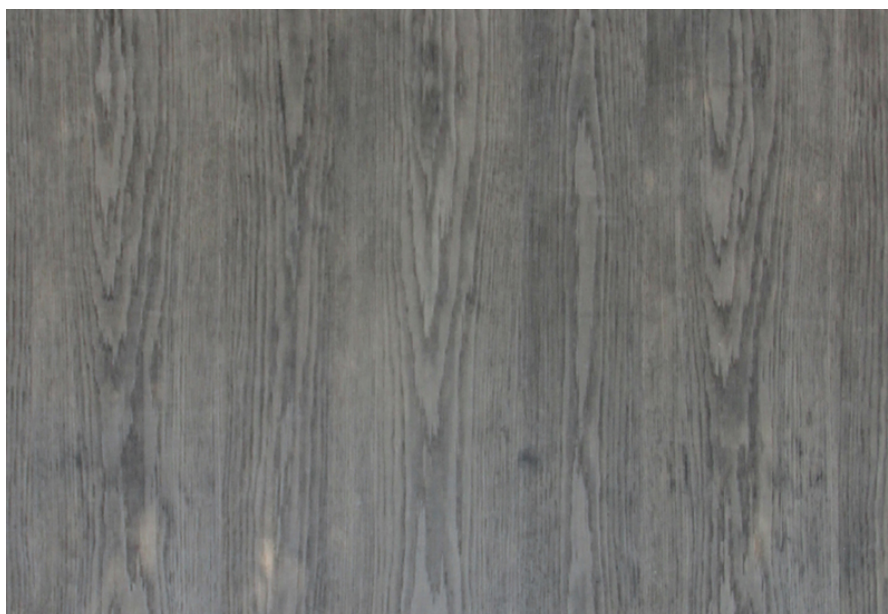

PRODUCT SPECIFICATIONS

PRODUCT SPECIFICATION

SILVER SPLASH ROVERE

Collection : Natural

Country of Origin : Europe

Category : Smoked

Sizes Available : x / x

Sub-category : Silver Splash

Type Available : Ply / Flexi / Kraft / MDF

Product Name : Silver Splash Rovere

Grain Pattern Available : Vertical Grain /
Horizontal Grain

Species : Oak

Veneer Thickness : Up to 0.5mm

Color Tone : Grey/Black

Texture : Close Pore

Veneer Cut : Quarter & Crown

Polished/Unpolished : Unpolished

Botanical Name : Quercus Pedunculata

Nov 2016 / 30Product Specifications
mikasaveneers.com