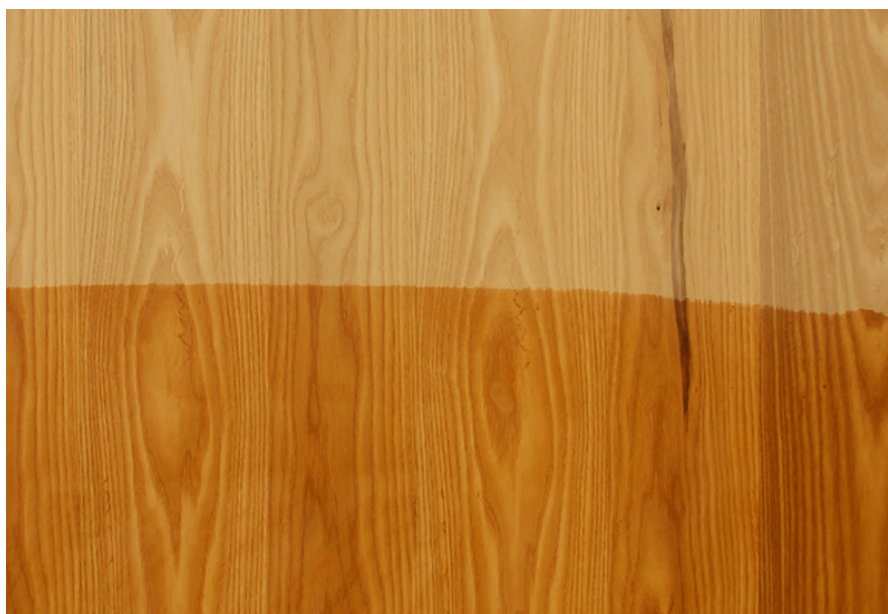

PRODUCT SPECIFICATIONS

PRODUCT SPECIFICATION

SMOKED ASH

Collection : Natural

Country of Origin : America

Category : Smoked

Sizes Available : x / x

Sub-category : Smoked Standard

Type Available : Ply / Flexi / Kraft / MDF

Product Name : Smoked Ash

Grain Pattern Available : Vertical Grain /
Horizontal Grain

Species : Ash

Veneer Thickness : 0.5mm

Color Tone : Light Brown

Texture : Close Pore

Veneer Cut : Quarter & Crown

Polished/Unpolished : Unpolished

Botanical Name : Fagus Sylvatica

Nov 2016 / 30Product Specifications
mikasaveneers.com