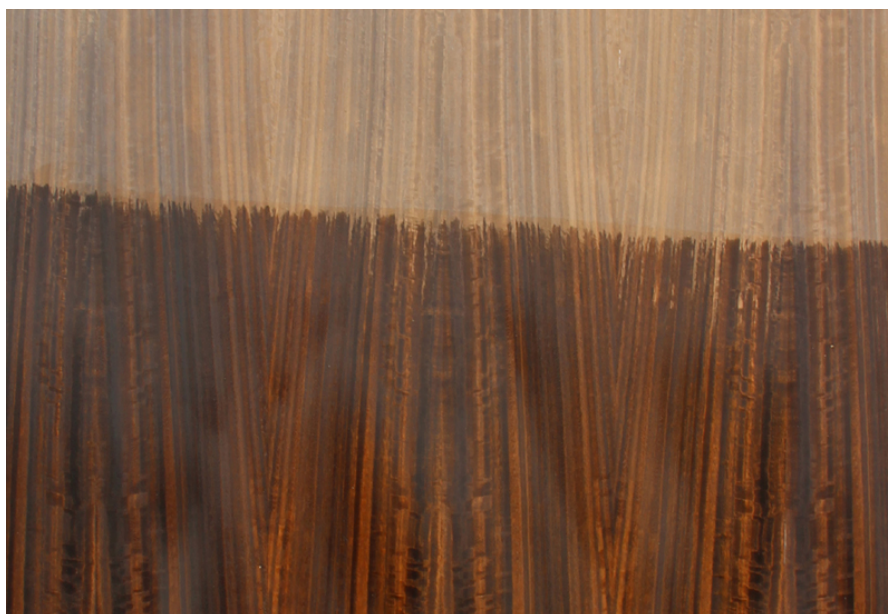

PRODUCT SPECIFICATIONS

PRODUCT SPECIFICATION

SMOKED FIGURED EUCALYPTUS

Collection : Natural

Country of Origin : Africa

Category : Smoked

Sizes Available : x / x

Sub-category : Smoked Standard

Type Available : Ply / Flexi / Kraft / MDF

Product Name : Smoked Figured
Eucalyptus

Grain Pattern Available : Vertical Grain /
Horizontal Grain

Species : Eucalyptus

Veneer Thickness : Up to 0.5mm

Color Tone : Dark Brown

Texture : Close Pore

Veneer Cut : Quarter & Crown

Polished/Unpolished : Unpolished

Botanical Name : Eucalyptus Globulus

Nov 2016 / 30Product Specifications
mikasaveneers.com