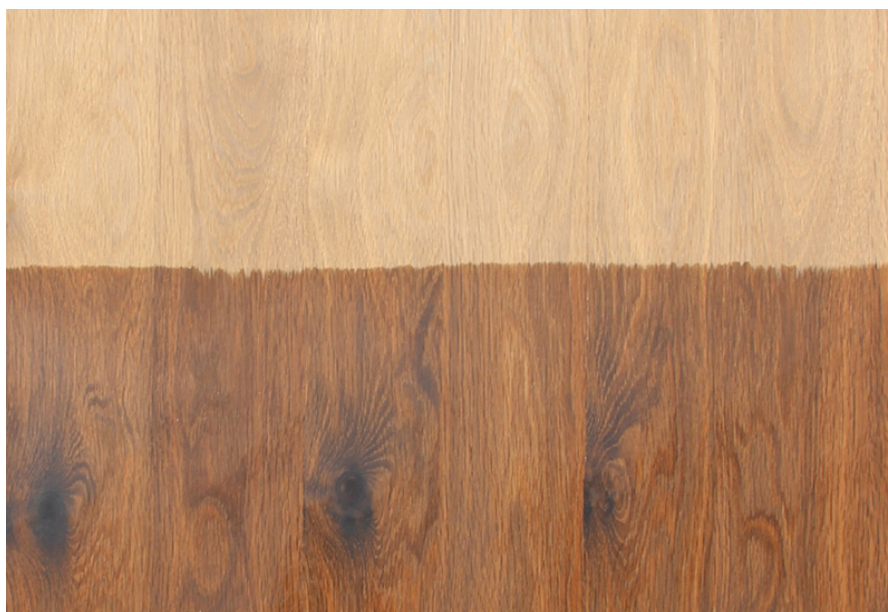

PRODUCT SPECIFICATIONS

PRODUCT SPECIFICATION

SMOKED KNOTTY OAK

Collection : Natural

Country of Origin : Europe

Category : Smoked

Sizes Available : x / x

Sub-category : Smoked Standard

Type Available : Ply / Flexi / Kraft / MDF

Product Name : Smoked Knotty Oak

Grain Pattern Available : Vertical Grain /
Horizontal Grain

Species : Oak

Veneer Thickness : Up to 0.5mm

Color Tone : Dark Brown

Texture : Close Pore

Veneer Cut : Quarter & Crown

Polished/Unpolished : Unpolished

Botanical Name : Quercus Pedunculata

Nov 2016 / 30Product Specifications
mikasaveneers.com