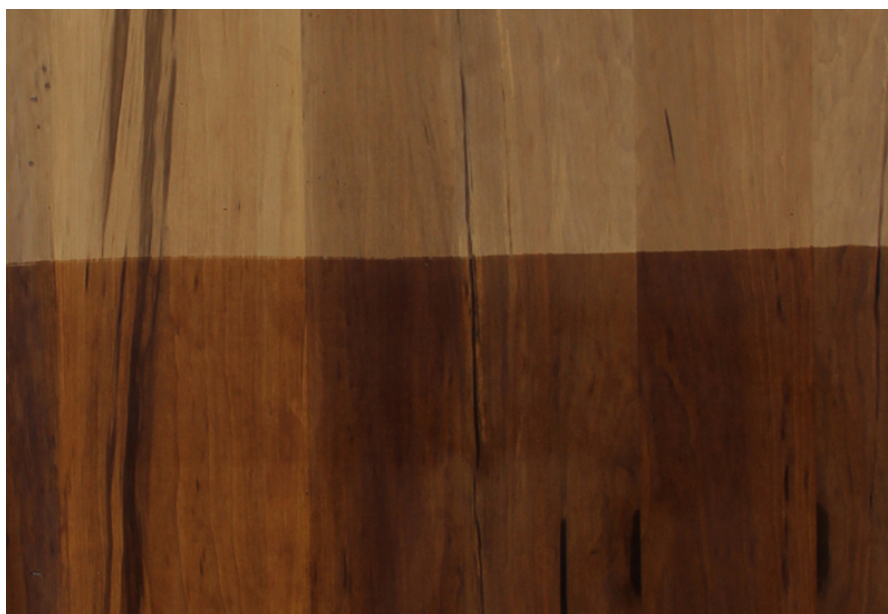

PRODUCT SPECIFICATIONS

mikasaveneers.com

PRODUCT SPECIFICATION

SMOKED SWISS PEAR

Collection : Natural

Country of Origin : Europe

Category : Smoked

Sizes Available : x / x

Sub-category : Smoked Standard

Type Available : Ply / Flexi / Kraft / MDF

Product Name : Smoked Swiss Pear

Grain Pattern Available : Vertical Grain /
Horizontal Grain

Species : Pear

Veneer Thickness : Up to 0.5mm

Color Tone : Dark Brown

Texture : Close Pore

Veneer Cut : Quarter & Crown

Polished/Unpolished : Unpolished

Botanical Name : Pyrus Communis

Nov 2016 / 30Product Specifications
mikasaveneers.com