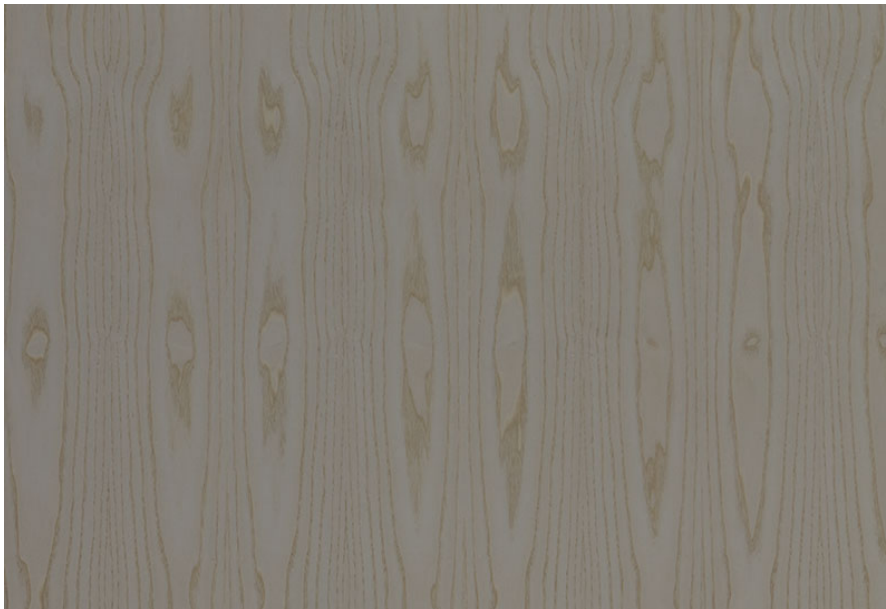

PRODUCT SPECIFICATIONS

PRODUCT SPECIFICATION

AMERICAN WHITE ASH(SATIN)

Collection : The Specials

Country of Origin : America

Category : The Specials - Treatment

Sizes Available : x / x

Sub-category : Polished Panels

Type Available : Ply / Kraft / MDF

Product Name : American White
Ash(Satin)

Grain Pattern Available : Vertical Grain /
Horizontal Grain

Species : Ash

Veneer Thickness : Up to 0.5mm

Color Tone : Dark Brown

Texture : Close Pore

Veneer Cut : Quarter & Crown

Polished/Unpolished : Polished

Botanical Name : *Fagus Sylvatica*

Nov 2016 / 30 Product Specifications
mikasaveneers.com