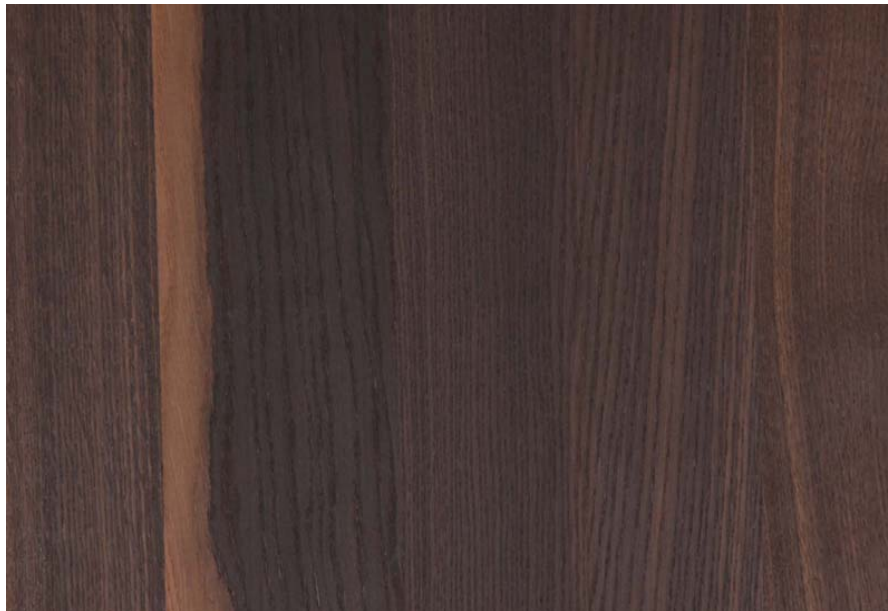

PRODUCT SPECIFICATIONS

mikasaveneers.com

PRODUCT SPECIFICATION

SMOKED OAK(MATT)

Collection : The Specials

Country of Origin : Europe

Category : The Specials - Treatment

Sizes Available : x / x

Sub-category : Polished Panels

Type Available : Ply / MDF

Product Name : Smoked Oak(Matt)

Grain Pattern Available : Vertical Grain /
Horizontal Grain

Species : Oak

Veneer Thickness : Up to 0.5mm

Color Tone : Dark Brown

Texture : Close Pore

Veneer Cut : Quarter & Crown

Polished/Unpolished : Polished

Botanical Name : Quercus Pedunculata

Nov 2016 / 30Product Specifications
mikasaveneers.com