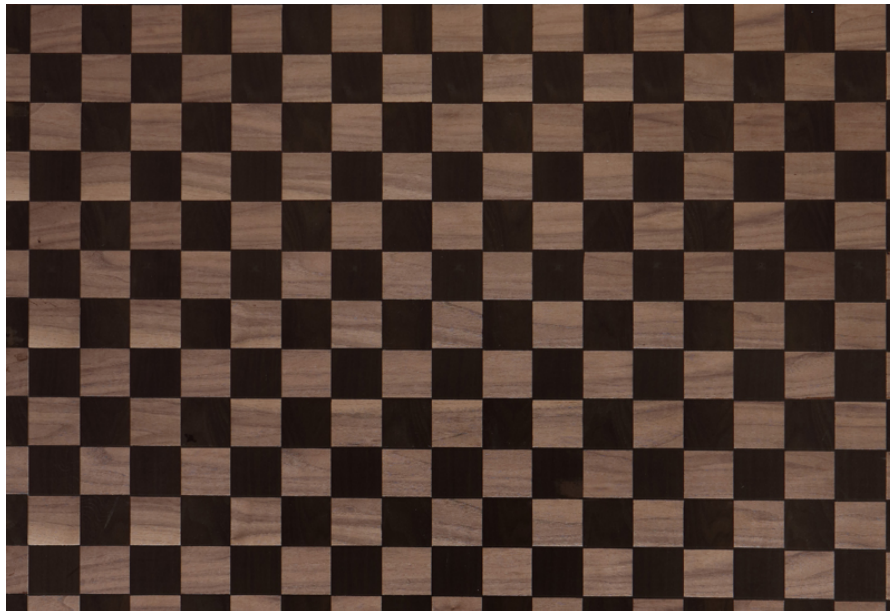

### CHECKER

Collection : The Specials

Country of Origin : N.A

Category : The Specials - Pattern

Sizes Available : x / x

Sub-category : Woven Delight

Type Available : Ply / Kraft / MDF

Product Name : Checker

Grain Pattern Available : Vertical Grain /  
Horizontal Grain

Species : N.A

Veneer Thickness : Up to 0.5mm

Color Tone : Multi colour

Texture : Close Pore

Veneer Cut : Quarter

Polished/Unpolished : Unpolished