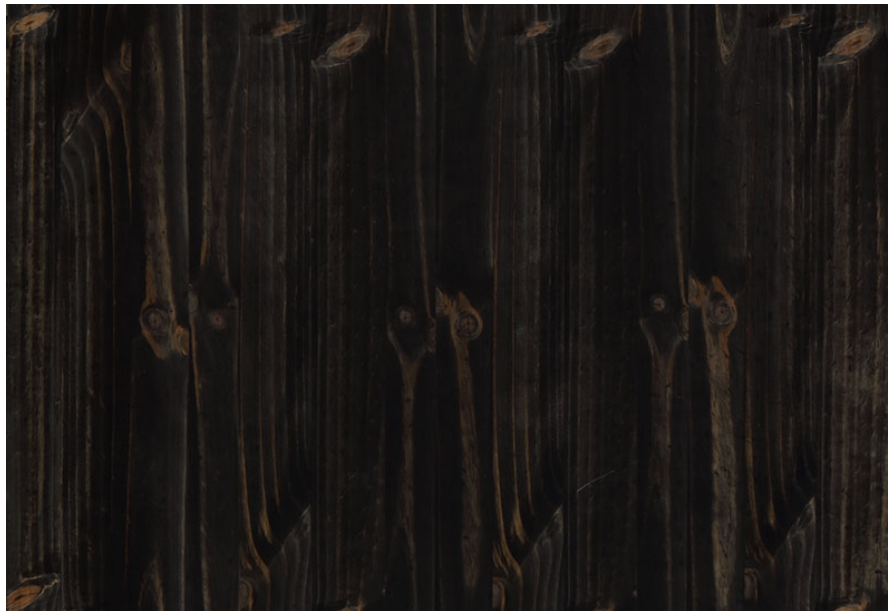

### LOLO DYED MOCHA

Collection : The Specials

Country of Origin : America

Category : The Specials - Textures

Sizes Available : 3' x 7' / 4' x 8'

Sub-category : Distressed

Type Available : Ply

Product Name : Lolo Dyed Mocha

Grain Pattern Available : Vertical Grain /  
Horizontal Grain

Species : Pine

Veneer Thickness : Up to 0.5mm

Color Tone : Grey

Texture :

Veneer Cut : Crown

Polished/Unpolished :

Botanical Name : Pinus Comunis