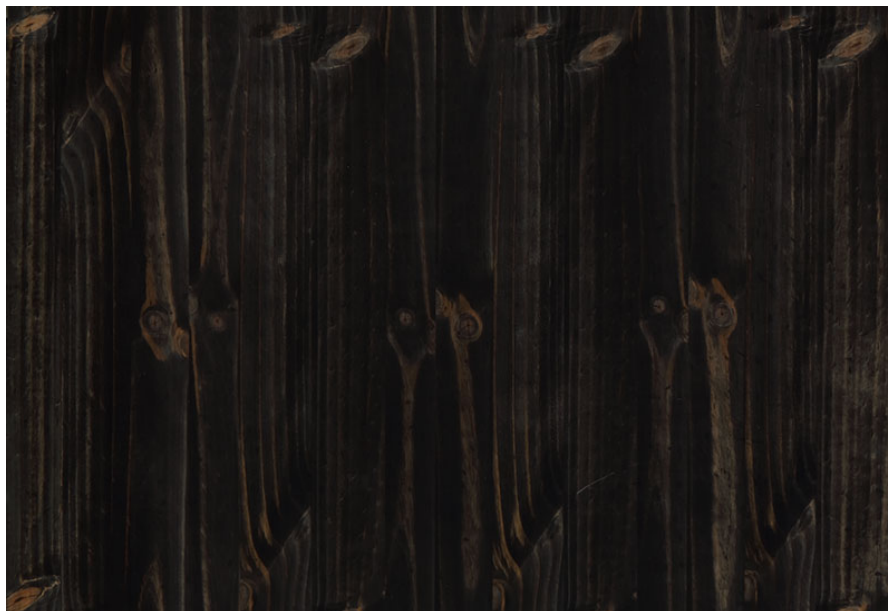

PRODUCT SPECIFICATIONS

PRODUCT SPECIFICATION

LOLO DYED MOCHA

Collection : The Specials

Country of Origin : America

Category : The Specials - Textures

Sizes Available : 3' x 7' / 4' x 8'

Sub-category : Distressed

Type Available : Ply

Product Name : Lolo Dyed Mocha

Grain Pattern Available : Vertical Grain /
Horizontal Grain

Species : Pine

Veneer Thickness : 0.5mm

Color Tone : Grey

Texture :

Veneer Cut : Crown