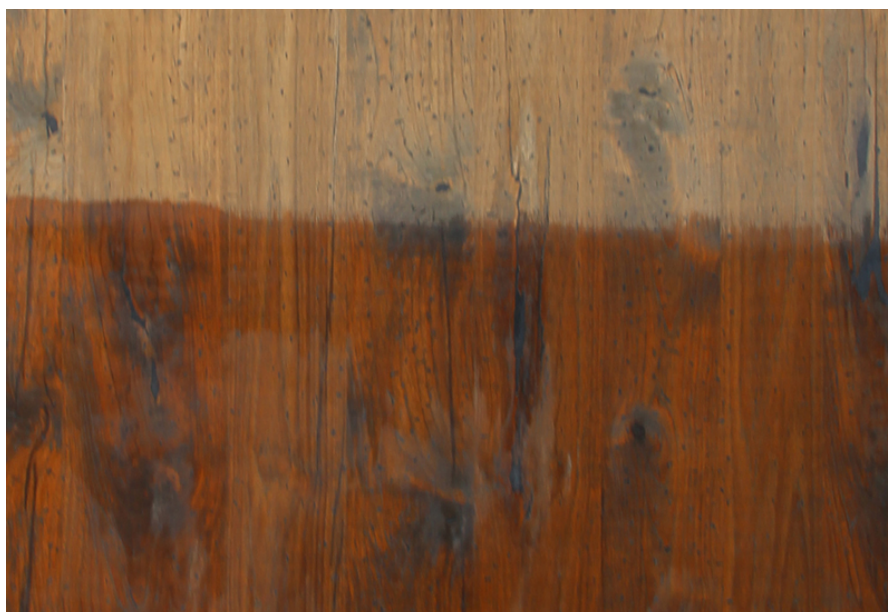

PRODUCT SPECIFICATION

DISTRESSED TEAK GRANDEUR

Collection : The Specials

Country of Origin : N.A

Category : The Specials - Textures

Sizes Available : x / x

Sub-category : Distressed

Type Available : Ply / MDF

Product Name : Distressed Teak
Grandeur

Grain Pattern Available : Vertical Grain /
Horizontal Grain