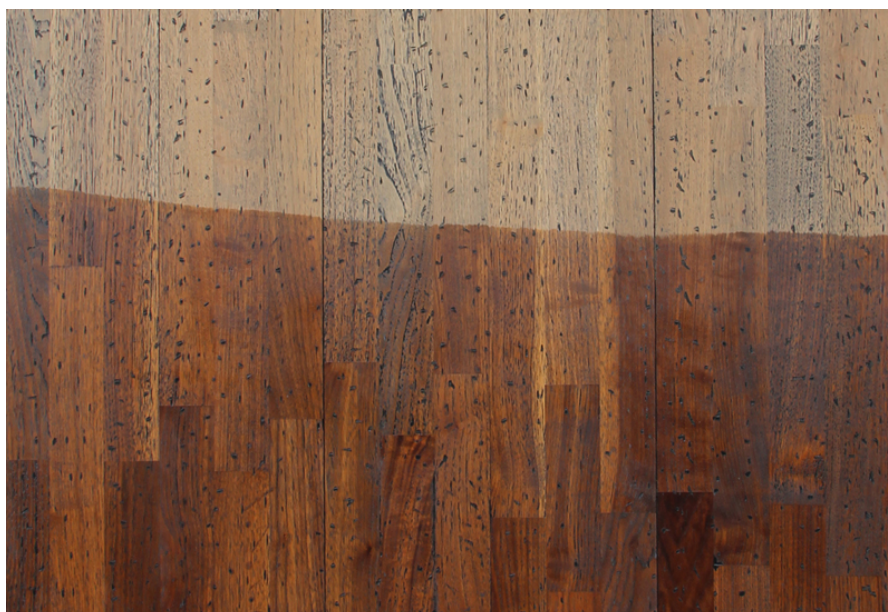

PRODUCT SPECIFICATIONS

PRODUCT SPECIFICATION

DISTRESSED THE PLUS WALNUT

Collection : The Specials

Country of Origin : N.A

Category : The Specials - Textures

Sizes Available : x / x

Sub-category : Distressed

Type Available : Ply / MDF

Product Name : Distressed The Plus
Walnut

Grain Pattern Available : Vertical Grain /
Horizontal Grain

Species : Walnut

Veneer Thickness : Up to 0.5mm

Color Tone : Dark Brown

Texture : Close Pore