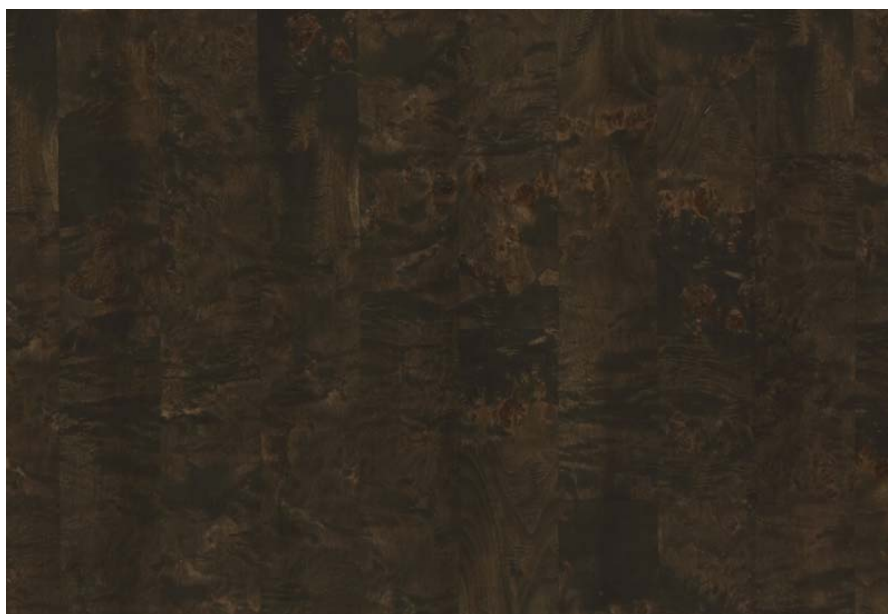

PRODUCT SPECIFICATIONS

PRODUCT SPECIFICATION

MAPA BURL - TOBBACCO

Collection : The Specials

Country of Origin : Europe

Category : The Specials - Treatment

Sizes Available : x / x

Sub-category : Painted

Type Available : Ply / Kraft / MDF

Product Name : Mapa Burl - Tobacco

Grain Pattern Available : Vertical Grain /
Horizontal Grain

Species : Mapa

Veneer Thickness : Up to 0.5mm

Color Tone : Dark Brown

Texture : Close Pore

Veneer Cut : Quarter & Crown

Polished/Unpolished :

Botanical Name : Populus Spp.

Nov 2016 / 30Product Specifications
mikasaveneers.com