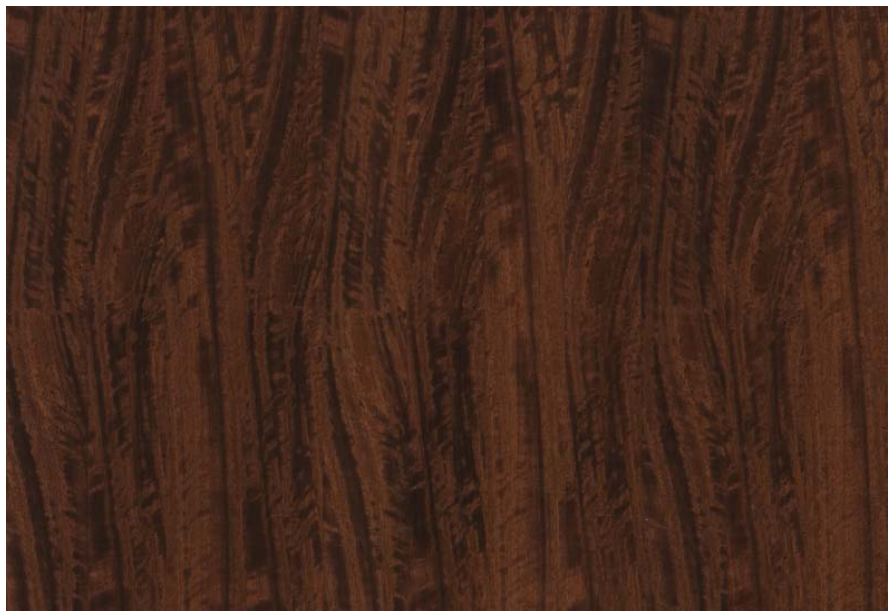

PRODUCT SPECIFICATIONS

PRODUCT SPECIFICATION

FIG. EUCALYPTUS BROWN

Collection : The Specials

Country of Origin : Africa

Category : The Specials - Treatment

Sizes Available : x / x

Sub-category : Painted

Type Available : Ply / Kraft / MDF

Product Name : Fig. Eucalyptus Brown

Grain Pattern Available : Vertical Grain /
Horizontal Grain

Species : Eucalyptus

Veneer Thickness : 0.5mm

Color Tone : Brown

Texture : Close Pore

Veneer Cut : Quarter & Crown

Polished/Unpolished :

Botanical Name : Eucalyptus Globulus

Nov 2016 / 30Product Specifications
mikasaveneers.com