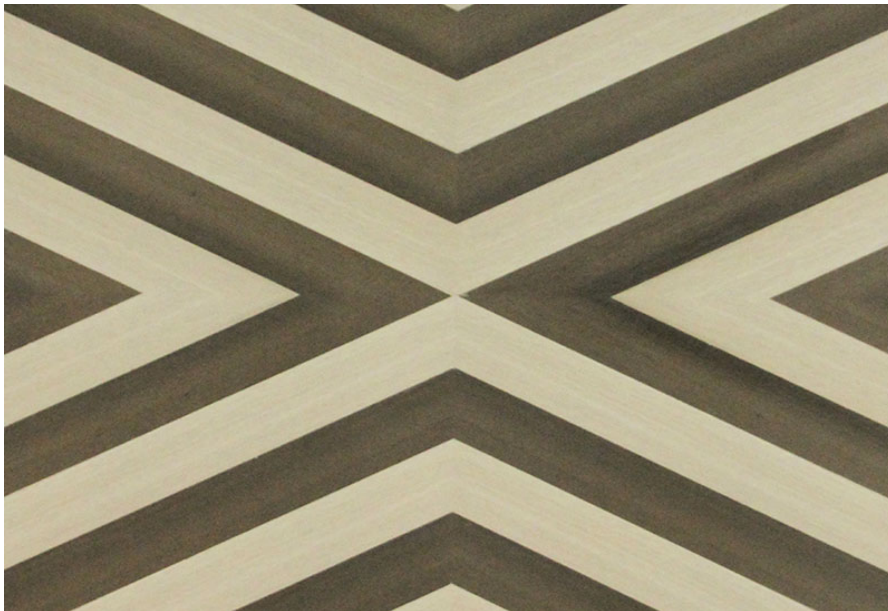

PRODUCT SPECIFICATIONS

PRODUCT SPECIFICATION

FOCAL CHEVRON

Collection : The Specials

Country of Origin :

Category : The Specials - Pattern

Sizes Available : 3 x 7 / 4 x 8

Sub-category : Herringbone

Type Available : Ply / MDF

Product Name : Focal Chevron

Grain Pattern Available : Vertical Grain /
Horizontal Grain

Species : Any Species

Veneer Thickness : 0.5mm

Color Tone : Multi colour

Texture : Open Pore