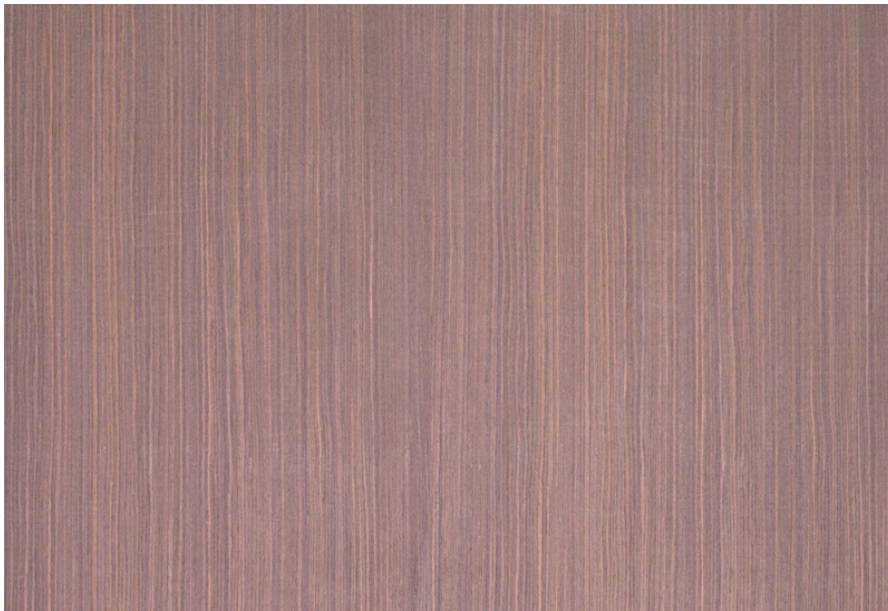

PRODUCT SPECIFICATIONS

PRODUCT SPECIFICATION

ROSE WOOD

Collection : Engineered

Country of Origin : Italy

Category : EV

Sizes Available : x / x / 10'x 4'

Sub-category : EV

Type Available : Ply / Flexi / Kraft / MDF

Product Name : Rose wood

Grain Pattern Available : Horizontal Grain

Species : N/A

Veneer Thickness : Up to 0.25 mm

Color Tone : Brown Red

Texture : Close Pore

Veneer Cut : Quarter