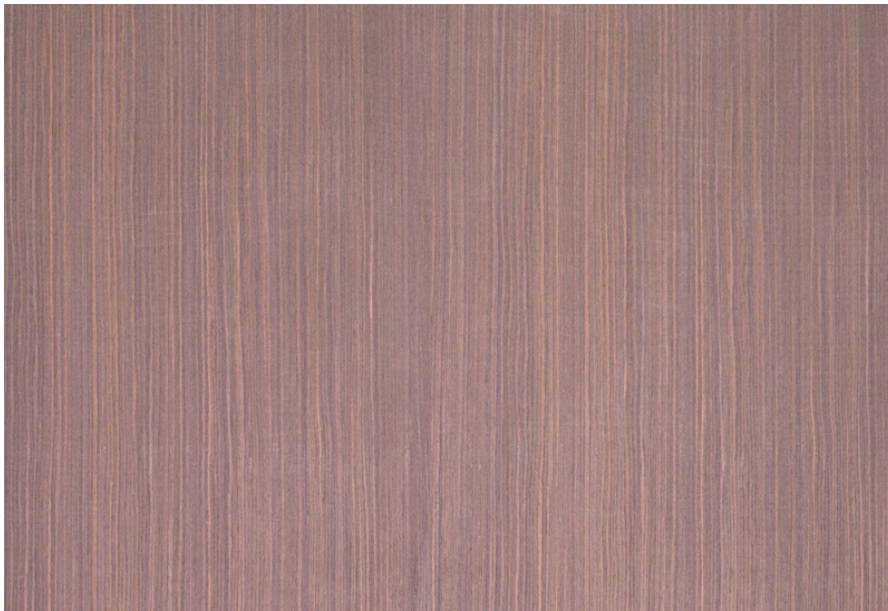

PRODUCT SPECIFICATIONS

PRODUCT SPECIFICATION

ROSE WOOD

Collection : Engineered

Country of Origin : Italy

Category : EV

Sizes Available : x / x / 10'x 4'

Sub-category : EV

Type Available : Ply / Flexi / Kraft / MDF

Product Name : Rose wood

Grain Pattern Available : Horizontal Grain

Species : N/A

Veneer Thickness : 0.25 mm

Color Tone : Brown Red

Texture : Close Pore

Veneer Cut : Quarter