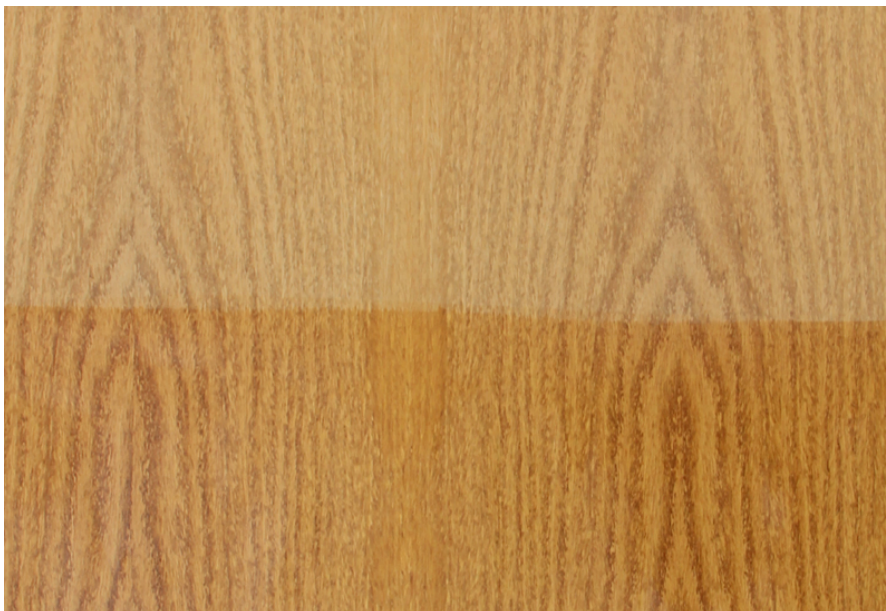

PRODUCT SPECIFICATION

CEREJERA

Collection : Natural

Country of Origin : Brazil

Category : Naturals

Sizes Available : x / x

Sub-category : Exotic

Type Available : Ply / Flexi / Kraft / MDF

Product Name : Cerejera

Grain Pattern Available : Vertical Grain /
Horizontal Grain