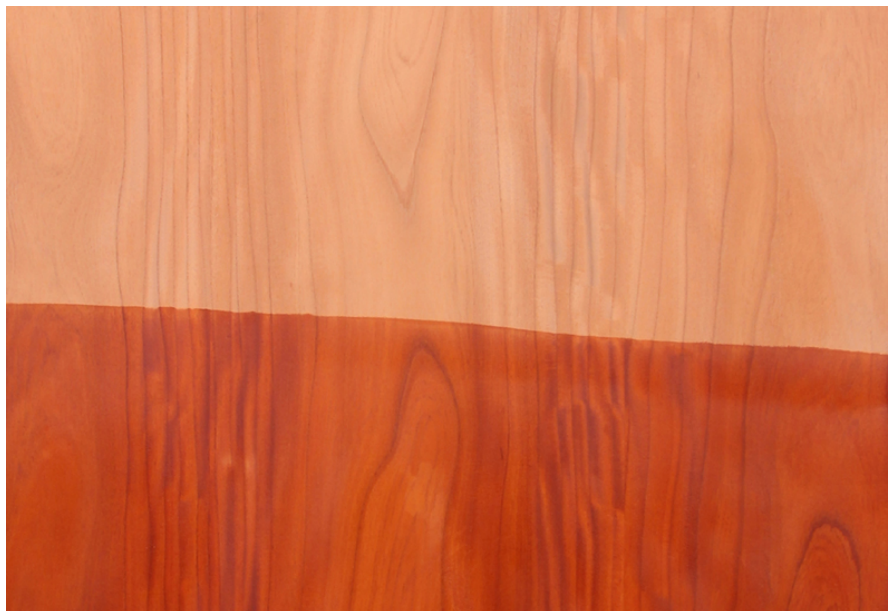

PRODUCT SPECIFICATION

TOONA

Collection : Natural

Country of Origin : Australia

Category : Naturals

Sizes Available : x / x

Sub-category : Exotic

Type Available : Ply / Flexi / Kraft / MDF

Product Name : Toona

Grain Pattern Available : Vertical Grain /
Horizontal Grain