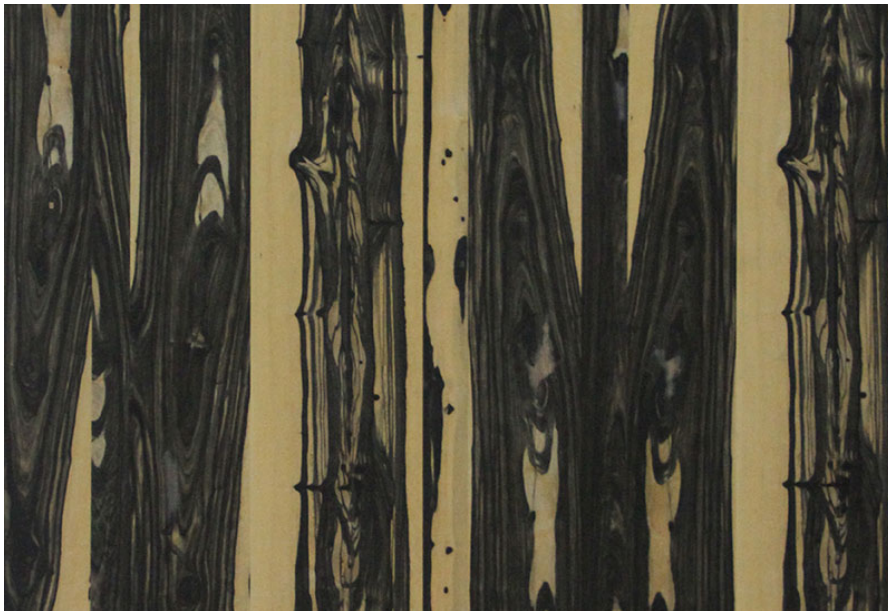

PRODUCT SPECIFICATION

WHITE EBONY

Collection : Natural

Country of Origin : Indonesia

Category : Naturals

Sizes Available : 3 x 7 / 4 x 8

Sub-category : Exotic

Type Available : Ply / Flexi / Kraft / MDF

Product Name : White Ebony

Grain Pattern Available : Vertical Grain /
Horizontal Grain