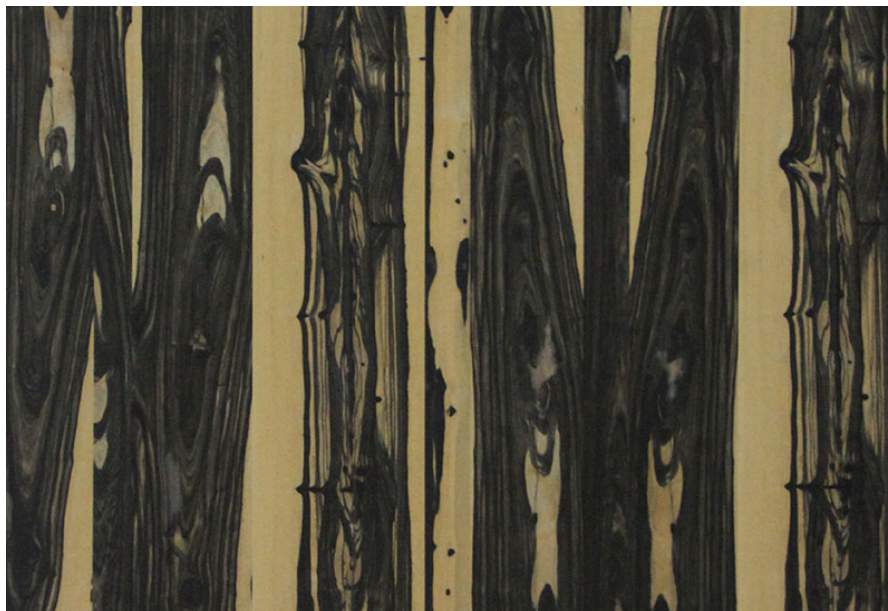

### WHITE EBONY

Collection : Natural

Country of Origin : Indonesia

Category : Naturals

Sizes Available : 3 x 7 / 4 x 8

Sub-category : Exotic

Type Available : Ply / Flexi / Kraft / MDF

Product Name : White Ebony

Grain Pattern Available : Vertical Grain /  
Horizontal Grain

Species : Ebony

Veneer Thickness : Up to 0.5mm

Color Tone : Grey/Black

Texture : Close Pore

Veneer Cut : Quarter

Polished/Unpolished : Unpolished