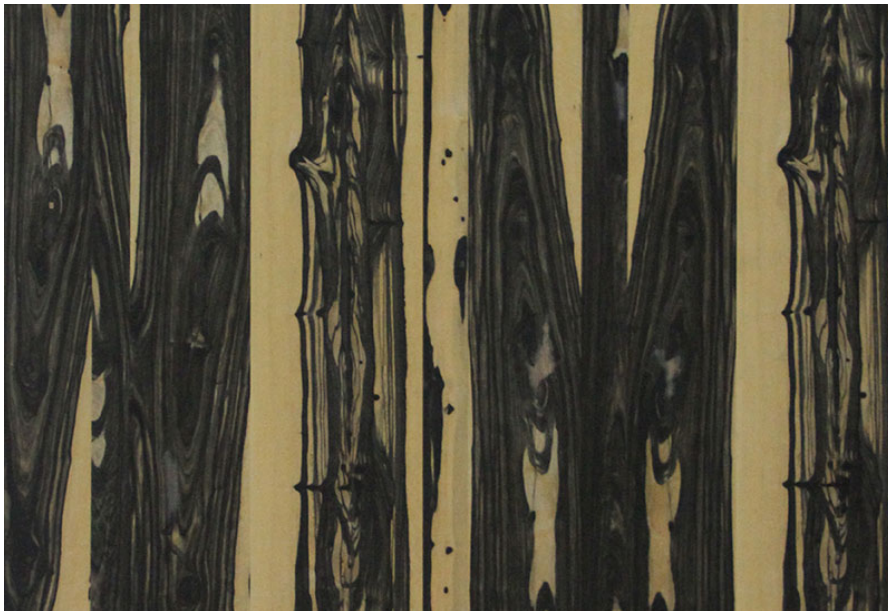

PRODUCT SPECIFICATIONS

mikasaveneers.com

PRODUCT SPECIFICATION

WHITE EBONY

Collection : Natural

Country of Origin : Indonesia

Category : Naturals

Sizes Available : 3 x 7 / 4 x 8

Sub-category : Exotic

Type Available : Ply / Flexi / Kraft / MDF

Product Name : White Ebony

Grain Pattern Available : Vertical Grain /
Horizontal Grain

Species : Ebony

Veneer Thickness : Up to 0.5mm

Color Tone : Grey/Black

Texture : Close Pore

Veneer Cut : Quarter

Polished/Unpolished : Unpolished

Botanical Name : Diospyros Celebica

Nov 2016 / 30Product Specifications
mikasaveneers.com