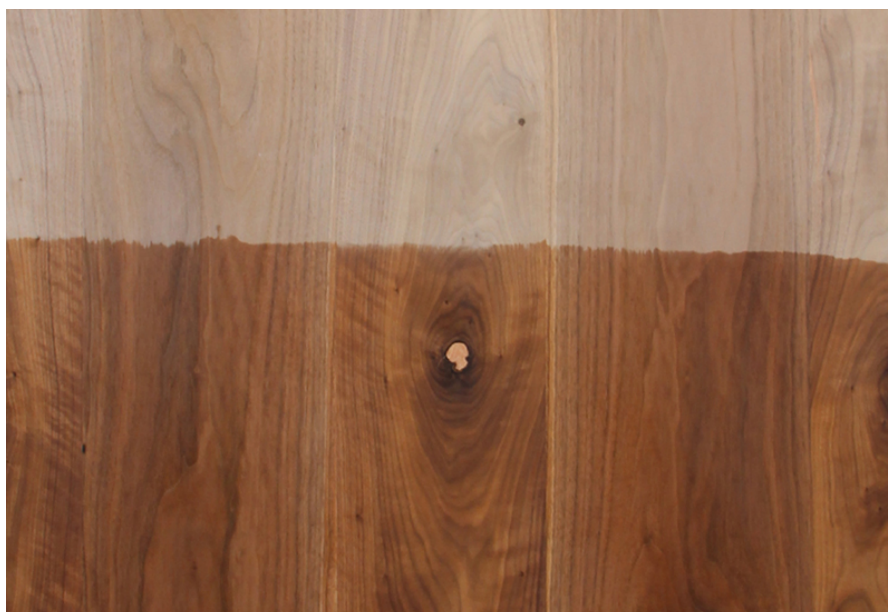

PRODUCT SPECIFICATIONS

PRODUCT SPECIFICATION

GEORGIAN WALNUT

Collection : Natural

Country of Origin : Europe

Category : Naturals

Sizes Available : x / x

Sub-category : Walnut

Type Available : Ply / Flexi / Kraft / MDF

Product Name : Georgian Walnut

Grain Pattern Available : Vertical Grain /
Horizontal Grain

Species : Walnut

Veneer Thickness : Up to 0.5mm

Color Tone : Light Brown

Texture : Close Pore

Veneer Cut : Quarter

Polished/Unpolished : Unpolished

Botanical Name : Juglans Nigra

Nov 2016 / 30Product Specifications
mikasaveneers.com