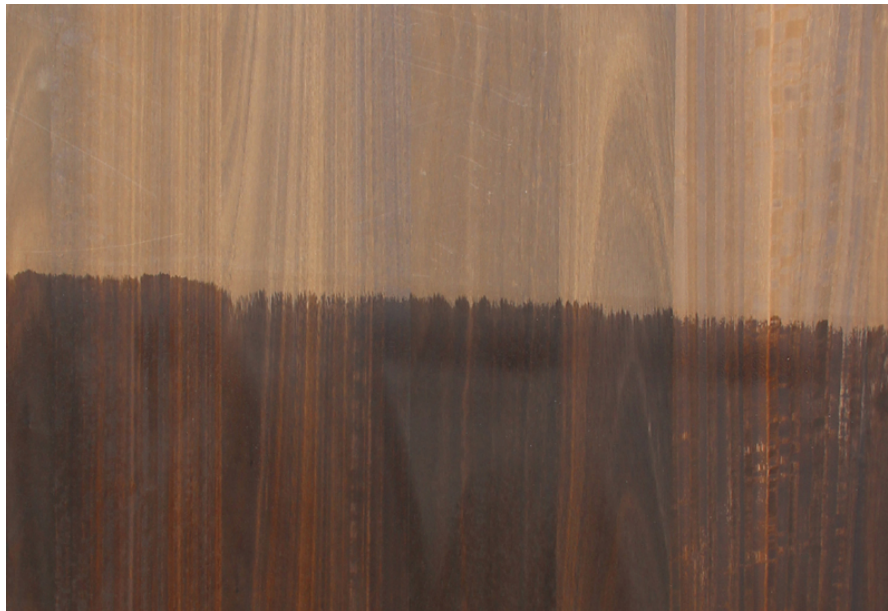

PRODUCT SPECIFICATIONS

PRODUCT SPECIFICATION

SMOKED EUCALYPTO

Collection : Natural

Country of Origin : Africa

Category : Smoked

Sizes Available : x / x

Sub-category : Smoked Standard

Type Available : Ply / Flexi / Kraft / MDF

Product Name : Smoked Eucalypto

Grain Pattern Available : Vertical Grain /
Horizontal Grain

Species : Eucalyptus

Veneer Thickness : Up to 0.5mm

Color Tone : Black

Texture : Close Pore

Veneer Cut : Quarter & Crown

Polished/Unpolished : Unpolished

Botanical Name : Eucalyptus Globulus

Nov 2016 / 30Product Specifications
mikasaveneers.com