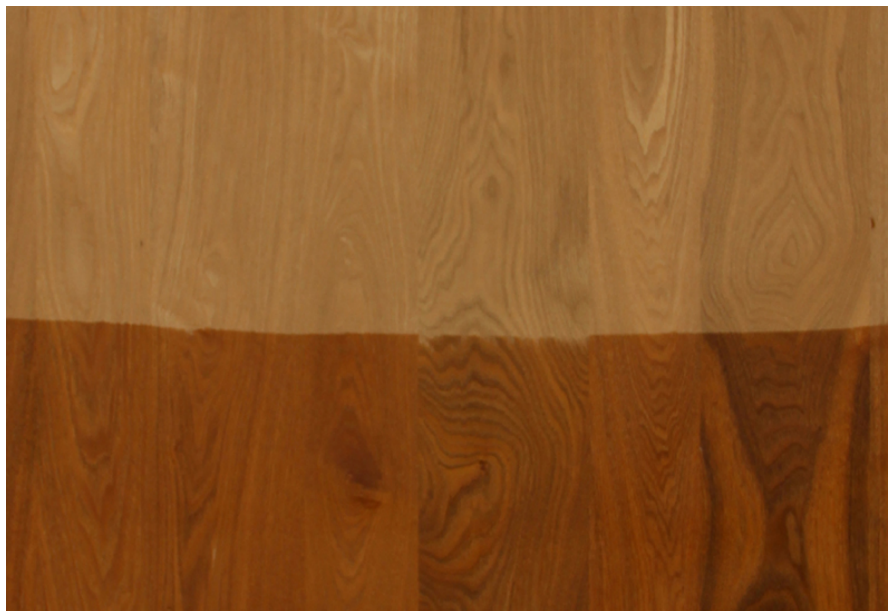

PRODUCT SPECIFICATIONS

PRODUCT SPECIFICATION

SMOKED ORIENTAL ASH

Collection : Natural

Country of Origin : America

Category : Smoked

Sizes Available : x / x

Sub-category : Smoked Standard

Type Available : Ply / Flexi / Kraft / MDF

Product Name : Smoked Oriental Ash

Grain Pattern Available : Vertical Grain /
Horizontal Grain

Species : Ash

Veneer Thickness : Up to 0.5mm

Color Tone : Light Brown

Texture : Close Pore

Veneer Cut : Quarter & Crown

Polished/Unpolished : Unpolished

Botanical Name : Fagus Sylvatica

Nov 2016 / 30Product Specifications
mikasaveneers.com