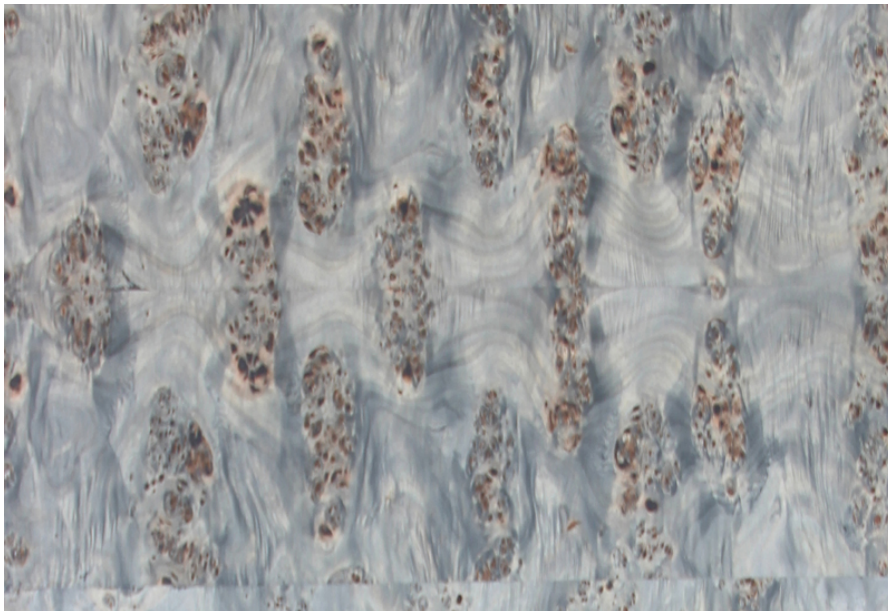

PRODUCT SPECIFICATION

FRESCO MAPA BURL

Collection : The Specials

Country of Origin : N.A

Category : The Specials - Treatment

Sizes Available : x / x

Sub-category : Fresco

Type Available : Ply / MDF

Product Name : Fresco Mapa Burl

Grain Pattern Available : Vertical Grain /
Horizontal Grain