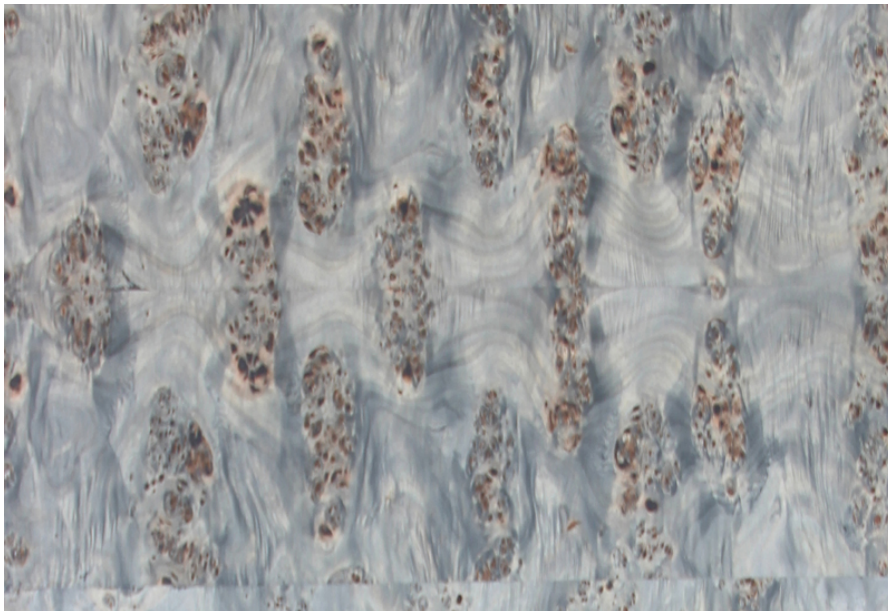

PRODUCT SPECIFICATIONS

mikasaveneers.com

PRODUCT SPECIFICATION

FRESCO MAPA BURL

Collection : The Specials

Country of Origin : N.A

Category : The Specials - Treatment

Sizes Available : x / x

Sub-category : Fresco

Type Available : Ply / MDF

Product Name : Fresco Mapa Burl

Grain Pattern Available : Vertical Grain /
Horizontal Grain

Species : Maa

Veneer Thickness : Up to 0.5mm

Color Tone : Grey/Black

Texture : Close Pore

Veneer Cut : Quarter

Polished/Unpolished : Unpolished

Botanical Name : N.A

Nov 2016 / 30Product Specifications
mikasaveneers.com