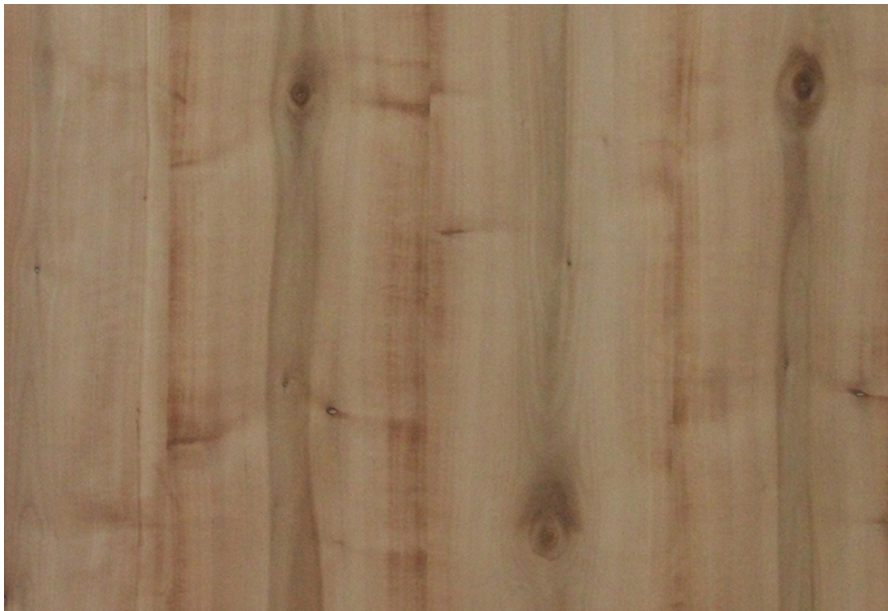

PRODUCT SPECIFICATIONS

PRODUCT SPECIFICATION

EXOTICS

Collection : Natural

Country of Origin : America

Category : Naturals

Sizes Available : 3 x 7 / 4 x 8

Sub-category : Exotic

Type Available : Ply / Flexi / Kraft / MDF

Product Name : Exotics

Grain Pattern Available : Vertical Grain /
Horizontal Grain

Species : Madrona

Veneer Thickness : Up to 0.5mm

Color Tone : Light Brown

Texture : Close Pore