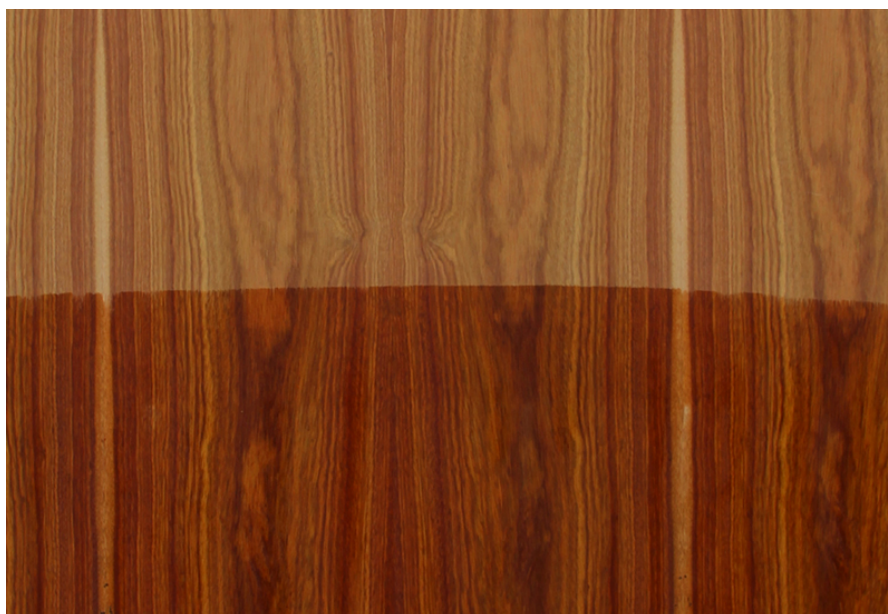

PRODUCT SPECIFICATIONS

mikasaveneers.com

PRODUCT SPECIFICATION

RIO SANTOS

Collection : Natural

Country of Origin : Brazil

Category : Naturals

Sizes Available : x / x

Sub-category : Palisander

Type Available : Ply / Flexi / Kraft / MDF

Product Name : Rio Santos

Grain Pattern Available : Vertical Grain /
Horizontal Grain

Species : Santos

Veneer Thickness : Up to 0.5mm

Color Tone : Brown Red

Texture : Close Pore

Veneer Cut : Quarter & Crown

Polished/Unpolished : Unpolished

Botanical Name : *Dalbergia latifolia*

Nov 2016 / 30Product Specifications
mikasaveneers.com