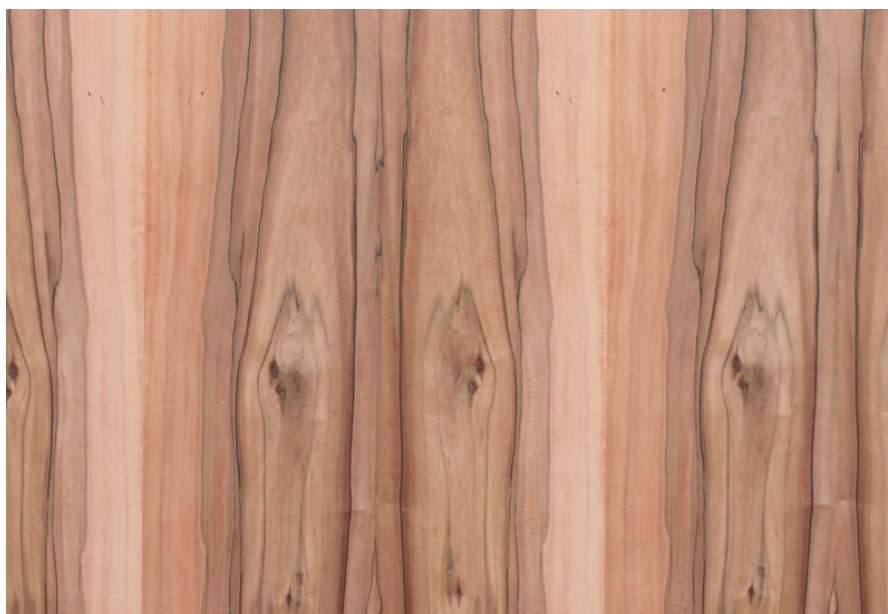

PRODUCT SPECIFICATIONS

PRODUCT SPECIFICATION

SMOKED TINEO

Collection : Natural

Country of Origin : N.A

Category : Smoked

Sizes Available : x / x

Sub-category : Smoked Standard

Type Available : Ply / Flexi / Kraft / MDF

Product Name : Smoked Tineo

Grain Pattern Available : Vertical Grain /
Horizontal Grain

Species : Tineo

Veneer Thickness : Up to 0.5mm

Color Tone : Dark Brown

Texture : Close Pore

Veneer Cut : Quarter & Crown

Polished/Unpolished : Unpolished

Botanical Name : N.A

Nov 2016 / 30Product Specifications
mikasaveneers.com