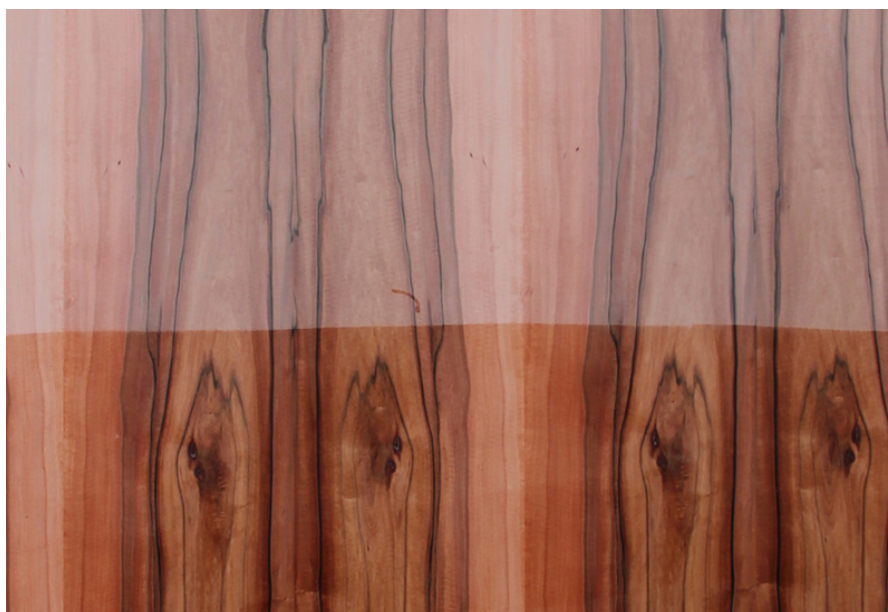

PRODUCT SPECIFICATIONS

PRODUCT SPECIFICATION

TINEO

Collection : Natural

Country of Origin : America

Category : Naturals

Sizes Available : x / x

Sub-category : Exotic

Type Available : Ply / Flexi / Kraft / MDF

Product Name : Tineo

Grain Pattern Available : Vertical Grain /
Horizontal Grain

Species : Tineo

Veneer Thickness : Up to 0.5mm

Color Tone : Brown Red

Texture : Close Pore

Veneer Cut : N.A

Polished/Unpolished : Unpolished

Botanical Name : Weinmannia
Trichosperma

Nov 2016 / 30Product Specifications
mikasaveneers.com