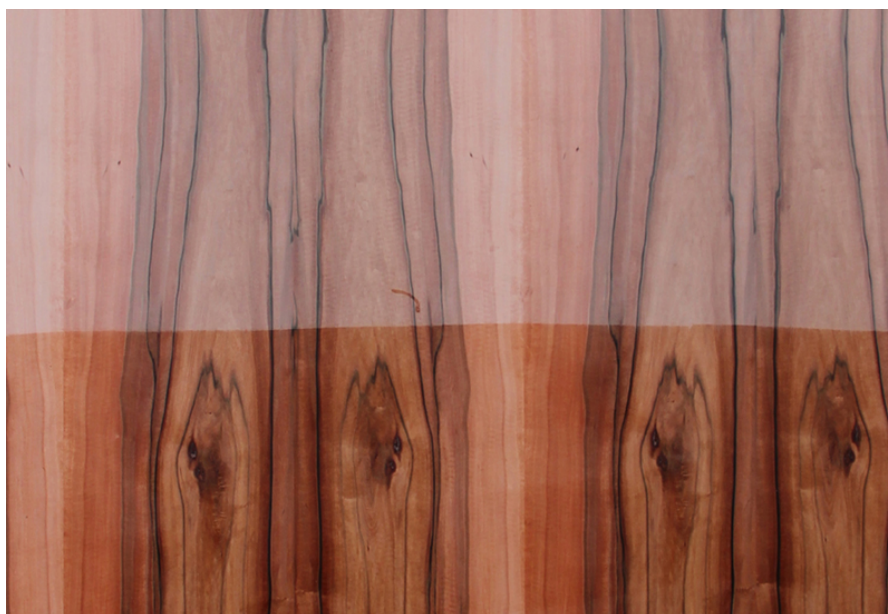

PRODUCT SPECIFICATIONS

PRODUCT SPECIFICATION

TINEO

Collection : Natural

Country of Origin : America

Category : Naturals

Sizes Available : x / x

Sub-category : Exotic

Type Available : Ply / Flexi / Kraft / MDF

Product Name : Tineo

Grain Pattern Available : Vertical Grain /
Horizontal Grain

Species : Tineo

Veneer Thickness : Up to 0.5mm

Color Tone : Brown Red

Texture : Close Pore

Veneer Cut : N.A

Polished/Unpolished : Unpolished

Botanical Name : Weinmannia
Trichosperma

Nov 2016 / 30Product Specifications
mikasaveneers.com