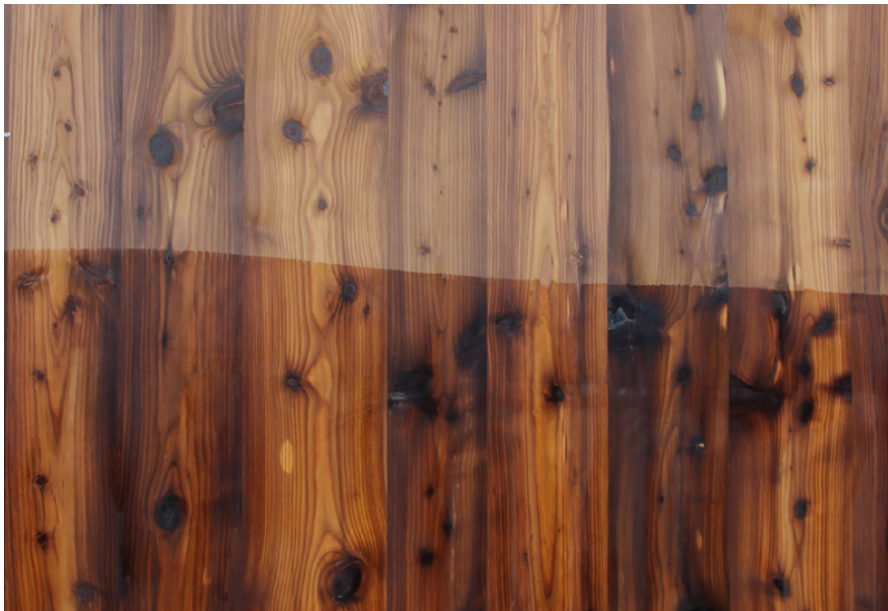

PRODUCT SPECIFICATIONS

PRODUCT SPECIFICATION

VINTAGE LARCH

Collection : Natural

Country of Origin : America

Category : Naturals

Sizes Available : x / x

Sub-category : Bronze Wood

Type Available : Ply / Flexi / Kraft / MDF

Product Name : Vintage Larch

Grain Pattern Available : Vertical Grain /
Horizontal Grain

Species : Larch

Veneer Thickness : Up to 0.5mm

Color Tone : Light Brown

Texture : Close Pore

Veneer Cut : Crown

Polished/Unpolished : Unpolished

Botanical Name : Larix

Nov 2016 / 30Product Specifications
mikasaveneers.com