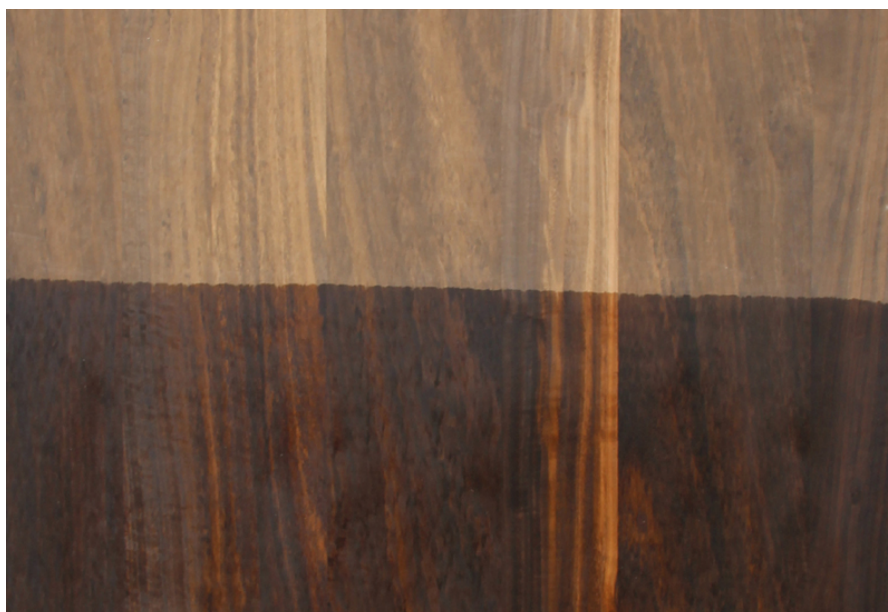

PRODUCT SPECIFICATION

SMOKED EUCALYPTUS. POMMELE

Collection : Natural

Country of Origin : N.A

Category : Smoked

Sizes Available : x / x

Sub-category : Smoked Standard

Type Available : Ply / Flexi / Kraft / MDF

Product Name : Smoked Eucalyptus.
Pommele

Grain Pattern Available : Vertical Grain /
Horizontal Grain