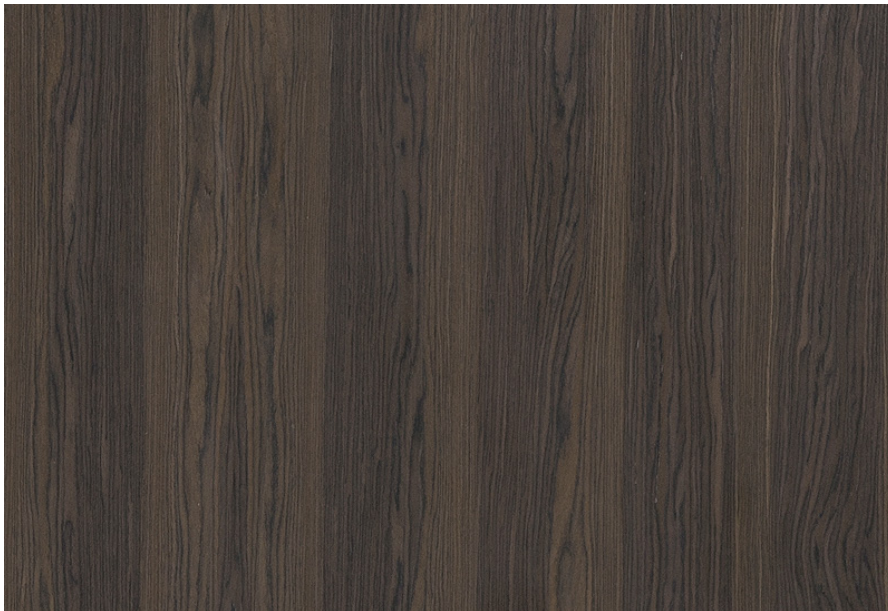

PRODUCT SPECIFICATION

ROYAL LINEARZ

Collection : Engineered

Country of Origin : Italy

Category : EV

Sizes Available : x / x / 10'x 4'

Sub-category : EV

Type Available : Ply / Flexi / Kraft / MDF

Product Name : Royal Linearz

Grain Pattern Available : Vertical Grain