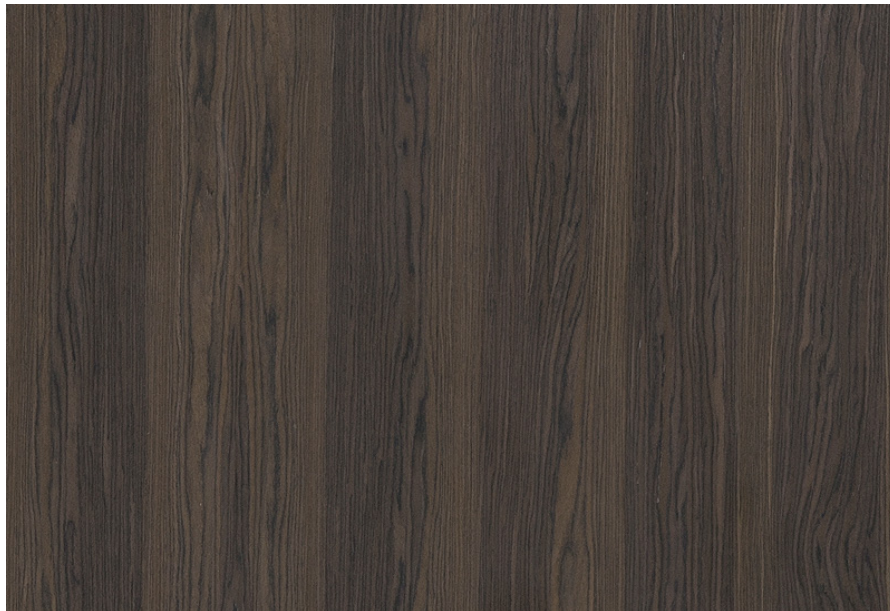

### ROYAL LINEARZ

Collection : Engineered

Country of Origin : Italy

Category : EV

Sizes Available : 3' x 7' / x / 10'x 4'

Sub-category : EV

Type Available : Ply / Flexi / Kraft / MDF

Product Name : Royal Linearz

Grain Pattern Available : Vertical Grain

Species : N/A

Veneer Thickness : Up to 0.25 mm

Color Tone : Dark Brown

Texture : Close Pore

Veneer Cut : Quarter

Polished/Unpolished : Unpolished

Botanical Name : N/A