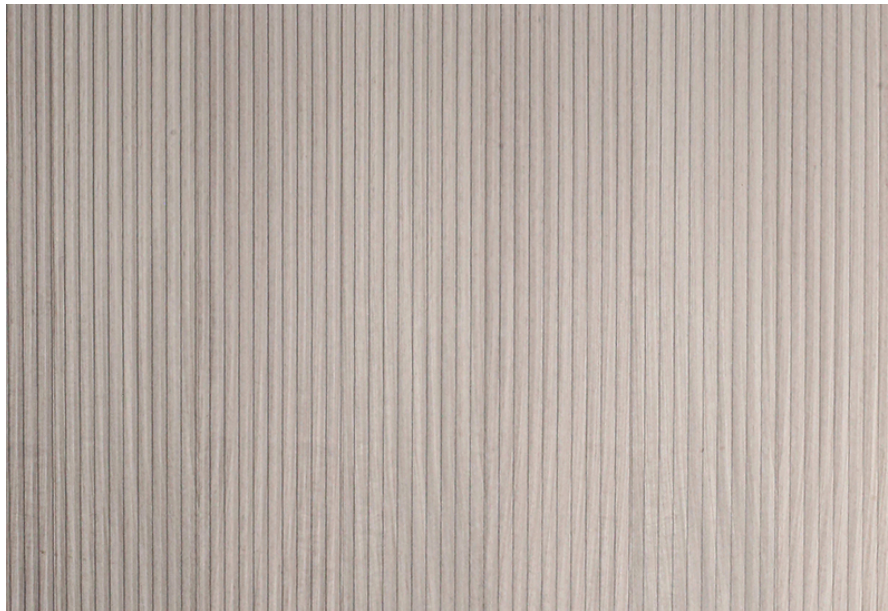

### FLUTES - KOTO DYED SILVER GREY

Collection : The Specials

Country of Origin : Africa

Category : Etched

Sizes Available : x / 4' x 8' / 10'x 4'

Sub-category : Etched Wooden Surfaces -  
Flutes

Type Available :

Product Name : Flutes - Koto Dyed Silver  
Grey

Grain Pattern Available : Vertical Grain

Species : Koto

Veneer Thickness : 0.5mm

Color Tone : Grey

Texture : Close Pore

Veneer Cut : Quarter

Polished/Unpolished :