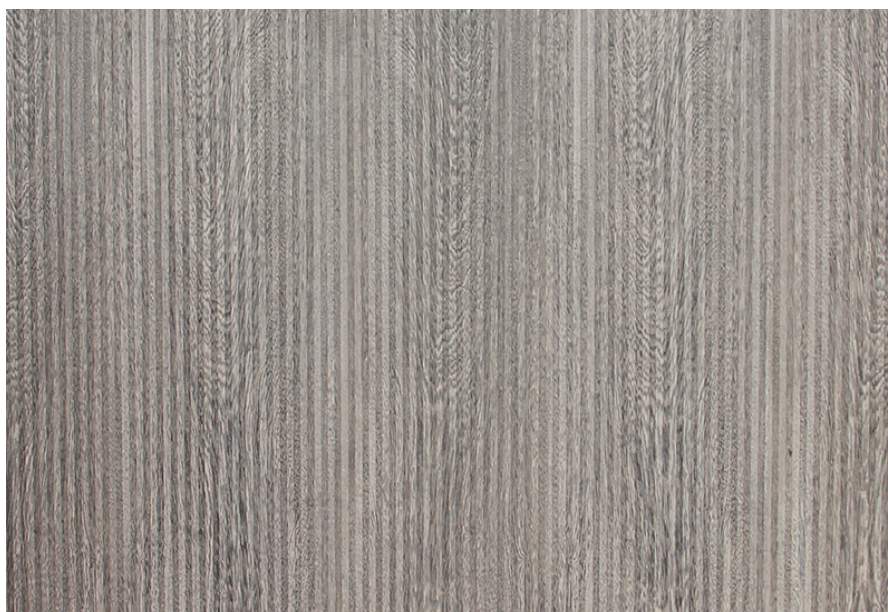

PRODUCT SPECIFICATIONS

PRODUCT SPECIFICATION

FLUTES - SUCUPIRA DYED TAUPE

Collection : The Specials

Country of Origin : Brazil

Category : Etched

Sizes Available : x / 4' x 8' / 10'x 4'

Sub-category : Etched Wooden Surfaces -
Flutes

Type Available :

Product Name : Flutes - Sucupira Dyed
Taupe

Grain Pattern Available : Vertical Grain

Species : Sucupira

Veneer Thickness : 0.5 mm

Color Tone : Brown

Texture : Close Pore

Veneer Cut : Crown