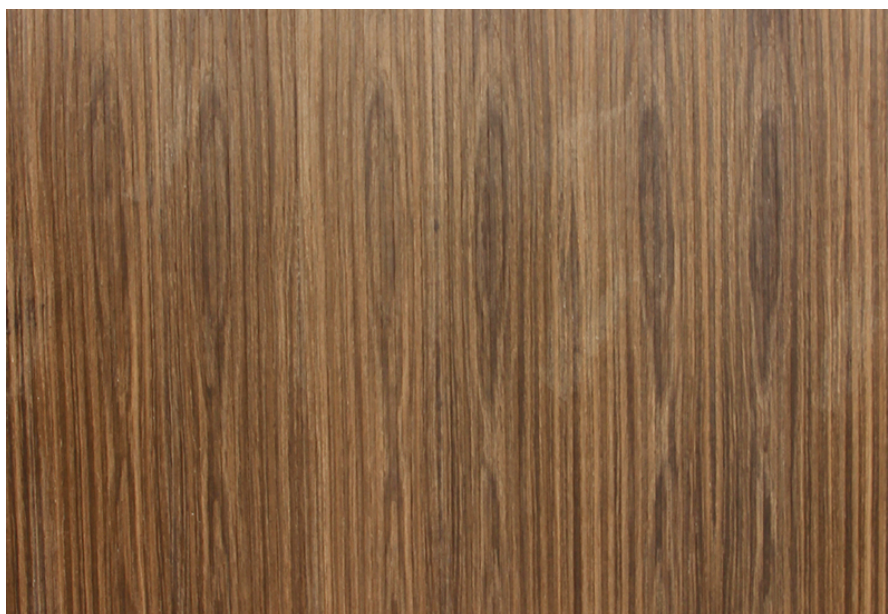

PRODUCT SPECIFICATIONS

PRODUCT SPECIFICATION

FLUTES - SMOKED OAK

Collection : The Specials

Country of Origin : Europe

Category : Etched

Sizes Available : x / 4' x 8' / 10'x 4'

Sub-category : Etched Wooden Surfaces -
Flutes

Type Available :

Product Name : Flutes - Smoked Oak

Grain Pattern Available : Vertical Grain

Species : Oak

Veneer Thickness : 0.5 mm

Color Tone : DARK BROWN

Texture : Close Pore

Veneer Cut : Crown