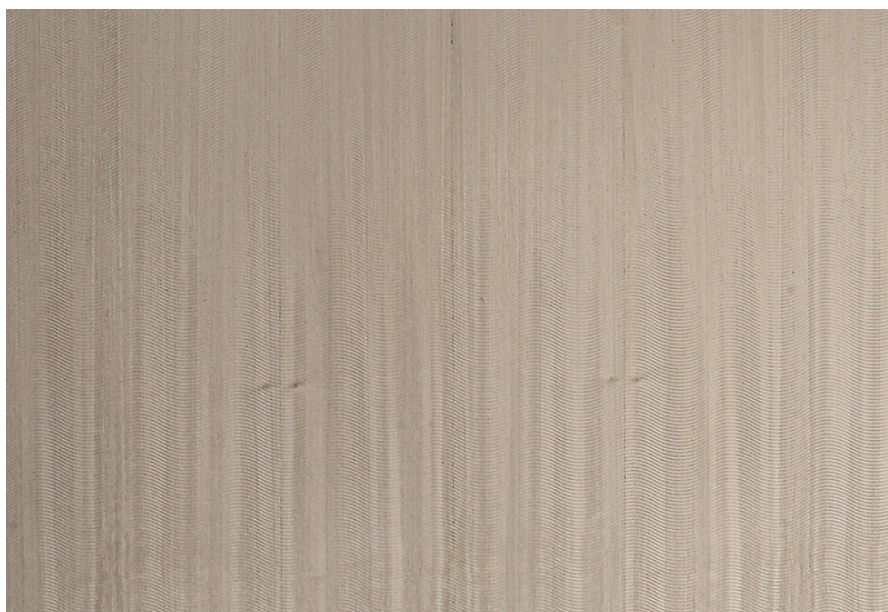

PRODUCT SPECIFICATIONS

PRODUCT SPECIFICATION

DRIFT - KOTO DYED SILVER GREY

Collection : The Specials

Country of Origin : Africa

Category : Etched

Sizes Available : x / 4' x 8'

Sub-category : Etched Wooden Surfaces -
Drift

Type Available :

Product Name : Drift - Koto Dyed Silver
Grey

Grain Pattern Available : Vertical Grain

Species : Koto

Veneer Thickness : 0.5 mm

Color Tone : Grey

Texture : Close Pore

Veneer Cut : Quarter