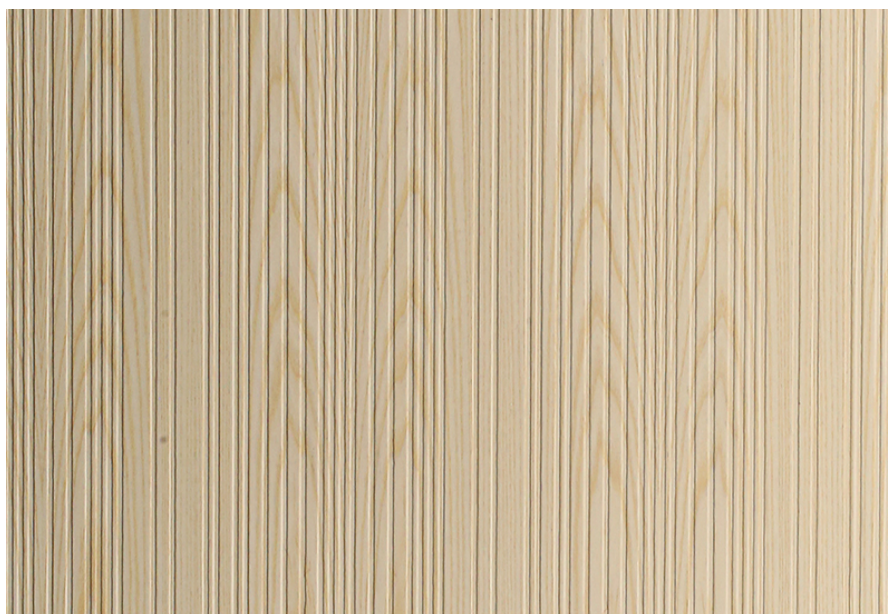

PRODUCT SPECIFICATIONS

PRODUCT SPECIFICATION

LINEAR - AMERICAN WHITE ASH

Collection : The Specials

Country of Origin : Italy

Category : Etched

Sizes Available : x / 4' x 8'

Sub-category : Etched Wooden Surfaces -
Linear

Type Available :

Product Name : Linear - American White
Ash

Grain Pattern Available : Vertical Grain

Species : Ash

Veneer Thickness : Up to 0.5 mm

Color Tone : White

Texture : Close Pore

Veneer Cut : Crown