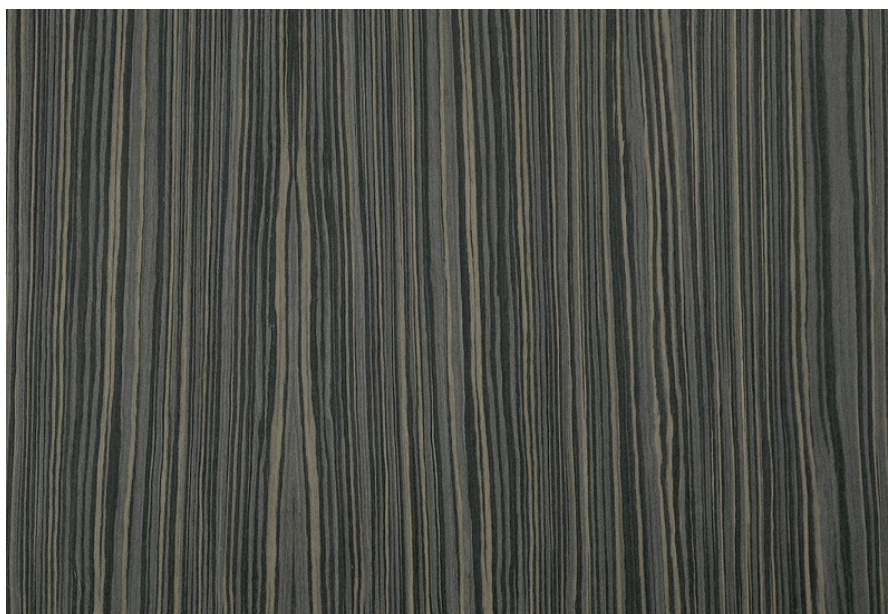

### MISTIQUE ZEBRANO

Collection : Engineered

Country of Origin : Africa

Category : EV

Sizes Available : x / x / 10'x 4'

Sub-category : EV

Type Available : Ply / Flexi / Kraft / MDF

Product Name : Mistique Zebrano

Grain Pattern Available : Vertical Grain

Species : Zebrano

Veneer Thickness : Up to 0.25 mm

Color Tone : Dark Brown

Texture : Close Pore

Veneer Cut : Quarter

Polished/Unpolished :

Botanical Name : Microberlinia  
Brazzavillensis