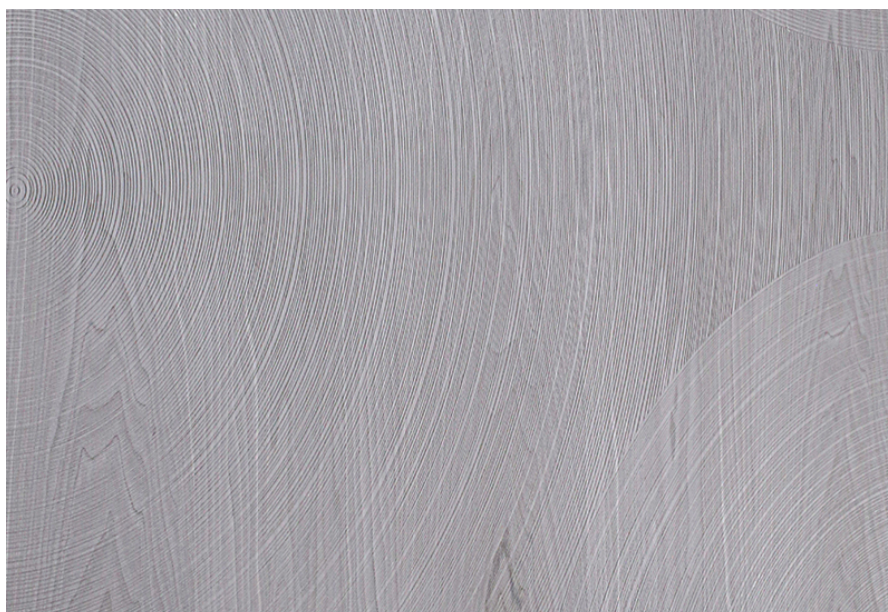

PRODUCT SPECIFICATIONS

PRODUCT SPECIFICATION

COMET - BOLIVEAR DYED BRUN

Collection : The Specials

Country of Origin : America

Category : Etched

Sizes Available : x / x / 10'x 4'

Sub-category : Etched Wooden Surfaces -
Comet

Type Available :

Product Name : Comet - Bolivear Dyed
Brun

Grain Pattern Available : Verticle Grain

Species : Bolivear

Veneer Thickness : 0.5mm

Color Tone : Grey

Texture : Close Pore

Veneer Cut : Quarter