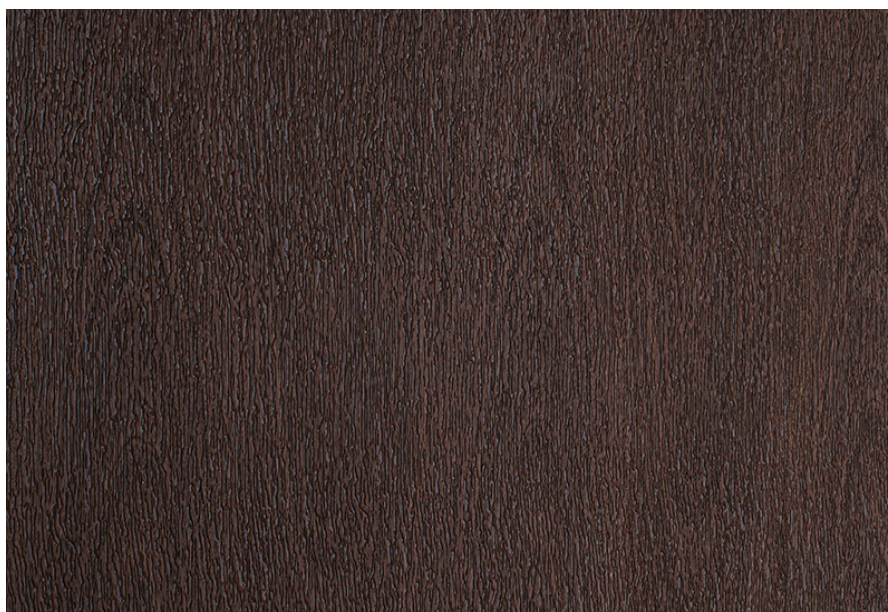

PRODUCT SPECIFICATIONS

PRODUCT SPECIFICATION

VEIL - SMOKED SAPELE CROWN

Collection : The Specials

Country of Origin : Africa

Category : Etched

Sizes Available : x / 4' x 8'

Sub-category : Etched Wooden Surfaces -
Veil

Type Available :

Product Name : Veil - Smoked Sapele
Crown

Grain Pattern Available : Verticle Grain

Species : Sapele

Veneer Thickness : 0.5mm

Color Tone : Dark Brown

Texture : Close Pore

Veneer Cut : Crown