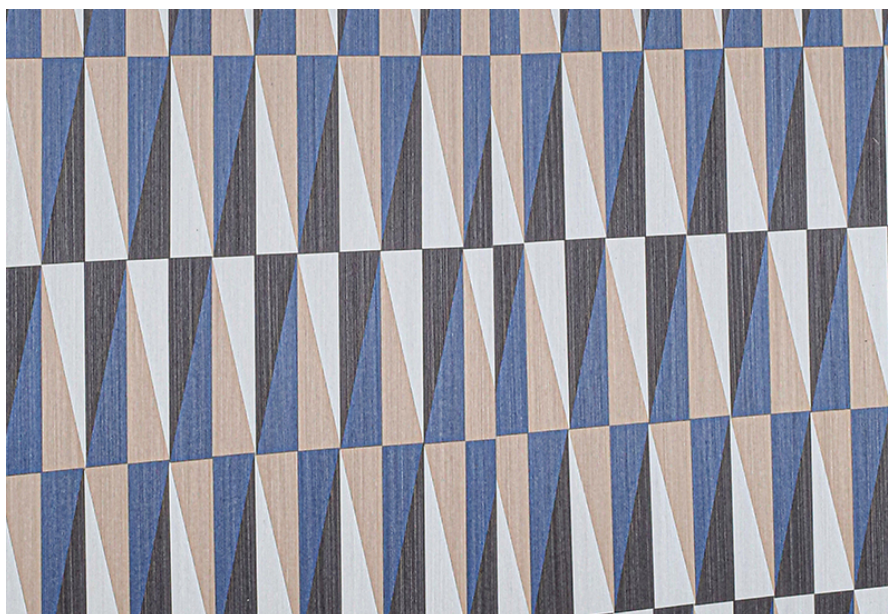

PRODUCT SPECIFICATIONS

PRODUCT SPECIFICATION

OPULENT

Collection : The Specials

Country of Origin : NA

Category : D'ART

Sizes Available : x / 4' x 8'

Sub-category : D'ART COLLECTION

Type Available : Ply

Product Name : Opulent

Grain Pattern Available : Vertical Grain /
Horizontal Grain

Species : NA

Veneer Thickness : Up to 0.5mm

Color Tone : Blue / Dark Brown /Beige
/White

Texture : Close Pore

Veneer Cut : Quarter

Polished/Unpolished : Unpolished

Botanical Name : NA

Nov 2016 / 30Product Specifications
mikasaveneers.com