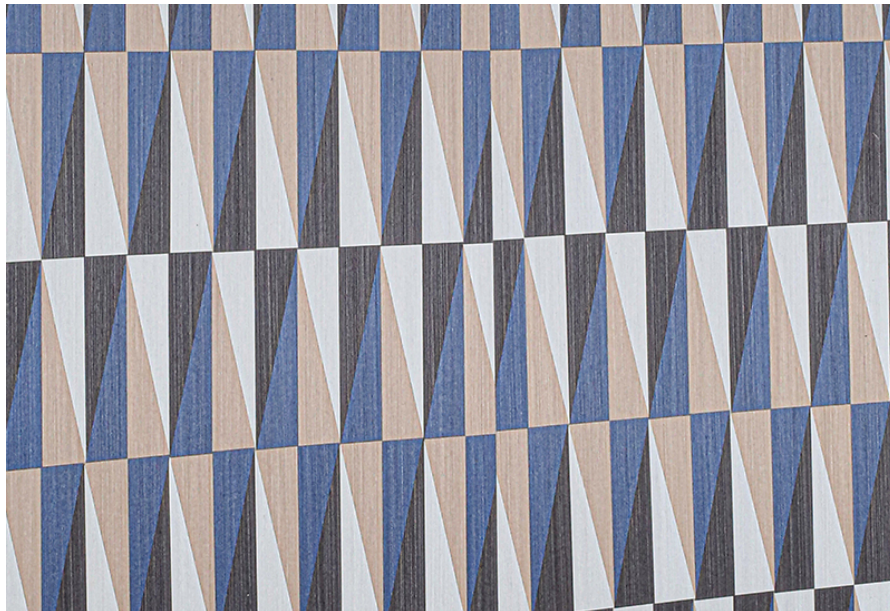

PRODUCT SPECIFICATIONS

PRODUCT SPECIFICATION

OPULENT

Collection : The Specials

Country of Origin : NA

Category : D'ART

Sizes Available : x / 4' x 8'

Sub-category : D'ART COLLECTION

Type Available : Ply

Product Name : Opulent

Grain Pattern Available : Vertical Grain /
Horizontal Grain

Species : NA

Veneer Thickness : Up to 0.5mm

Color Tone : Blue / Dark Brown /Beige
/White

Texture : Close Pore

Veneer Cut : Quarter

Polished/Unpolished : Unpolished

Botanical Name : NA

Nov 2016 / 30Product Specifications
mikasaveneers.com