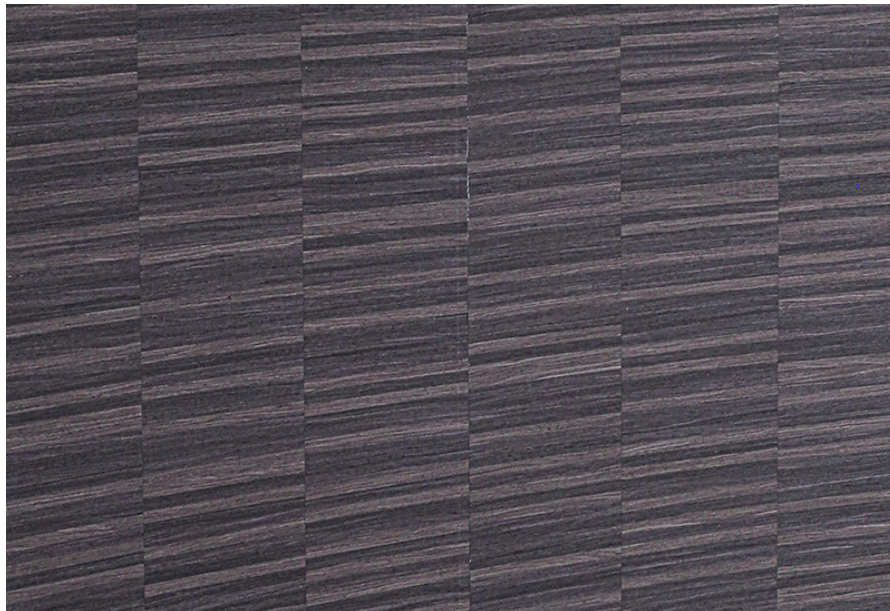

PRODUCT SPECIFICATIONS

PRODUCT SPECIFICATION

SHALE

Collection : The Specials

Country of Origin : NA

Category : D'ART

Sizes Available : x / 4' x 8'

Sub-category : D'ART COLLECTION

Type Available : Ply

Product Name : Shale

Grain Pattern Available : Vertical Grain /
Horizontal Grain

Species : NA

Veneer Thickness : Up to 0.5mm

Color Tone : Gray/Beige/Taupe

Texture : Close Pore

Veneer Cut : Quarter