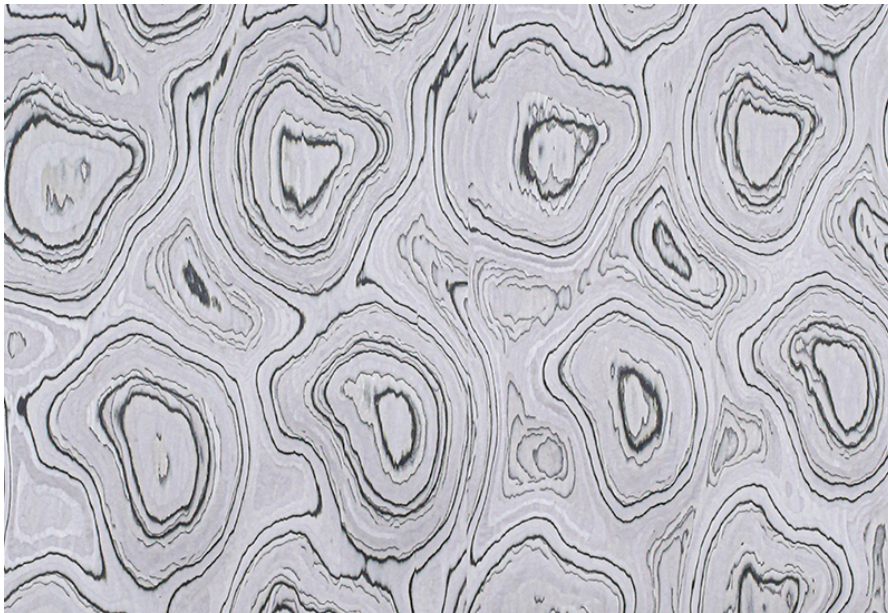

### VORTEX

Collection : The Specials

Country of Origin : NA

Category : D'ART

Sizes Available : x / 4' x 8'

Sub-category : D'ART COLLECTION

Type Available : Ply

Product Name : Vortex

Grain Pattern Available : Verticle Grain /  
Horizontal Grain

Species : NA

Veneer Thickness : Up to 0.5mm

Color Tone : White /Black

Texture : Close Pore

Veneer Cut : Quarter

Polished/Unpolished : Unpolished