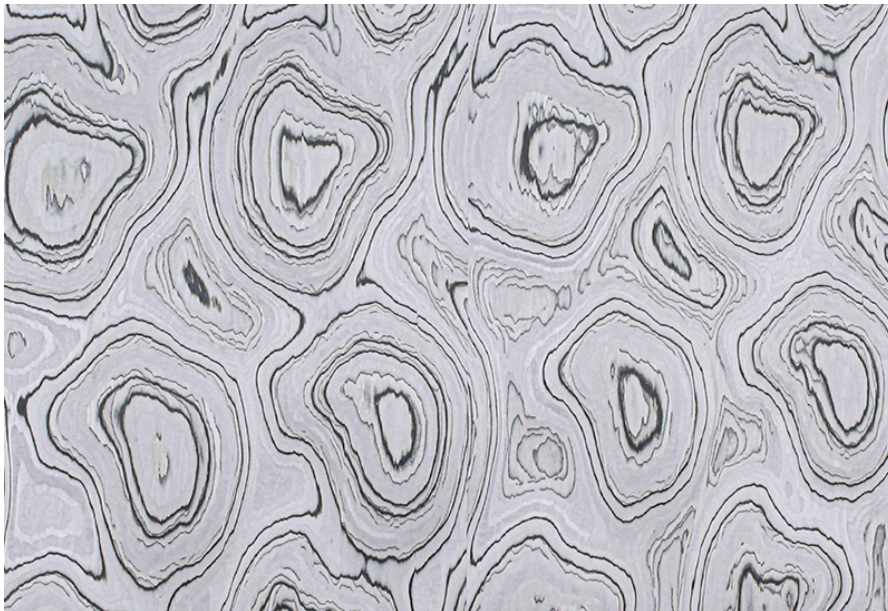

### VORTEX

Collection : The Specials

Country of Origin : NA

Category : D'ART

Sizes Available : x / 4' x 8'

Sub-category : D'ART COLLECTION

Type Available : Ply

Product Name : Vortex

Grain Pattern Available : Vertical Grain /  
Horizontal Grain

Species : NA

Veneer Thickness : Up to 0.5mm

Color Tone : White /Black

Texture : Close Pore

Veneer Cut : Quarter

Polished/Unpolished : Unpolished