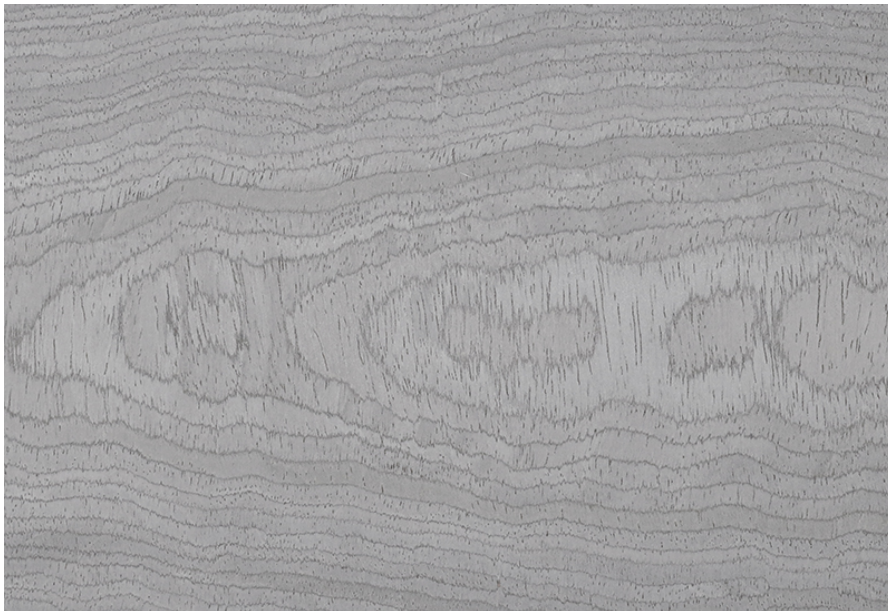

PRODUCT SPECIFICATIONS

PRODUCT SPECIFICATION

MYSTIC TERRIN

Collection : Engineered

Country of Origin : Europe

Category : EV

Sizes Available : 3' x 7' / 4' x 8'

Sub-category : EV

Type Available : Ply / Flexi / Kraft / MDF

Product Name : MYSTIC TERRIN

Grain Pattern Available : Horizontal Grain

Species : N/A

Veneer Thickness : 0.25mm

Color Tone : N/A

Texture : Close Pore

Veneer Cut : N/A